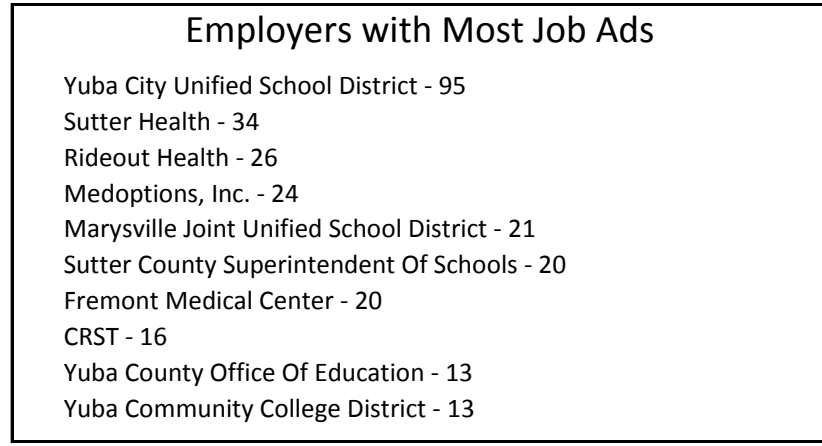

Recent Job Ads for Yuba City MSA Not Seasonally Adjusted - August 2017

Note: The data provided does not suggest that the occupations of the unemployed directly align with the occupations of the advertised vacancies.
Sources: Employment Development Department, Labor Market Information Division; Help Wanted Online from The Conference Board and WANTED Technologies