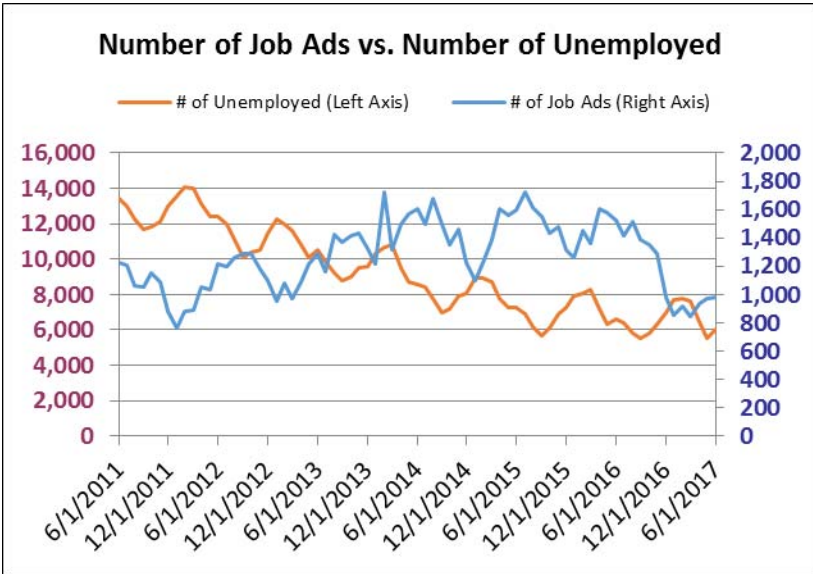

Recent Job Ads for Yuba City MSA Not Seasonally Adjusted - June 2017

- ### Employers with Most Job Ads
- Yuba City Unified School District - 96
 - Fremont Medical Center - 29
 - Marysville Joint Unified School District - 24
 - Soliant - 23
 - Sutter Health - 20
 - Sutter County Superintendent of Schools - 19
 - Yuba County Office of Education - 17
 - CRST - 16
 - Yuba County - 13
 - Express Employment Professionals - 13

- ### Occupations with Most Job Ads
- Heavy and Tractor-Trailer Truck Drivers - 75
 - Registered Nurses - 41
 - First-Line Supervisors of Retail Sales Workers - 37
 - Secondary School Teachers, Except Special & Career/Technical - 35
 - Retail Salespersons - 25
 - Elementary School Teachers, Except Special Education - 24
 - Physical Therapists - 21
 - Coaches and Scouts - 20
 - Maintenance and Repair Workers, General - 18
 - Security Guards - 17