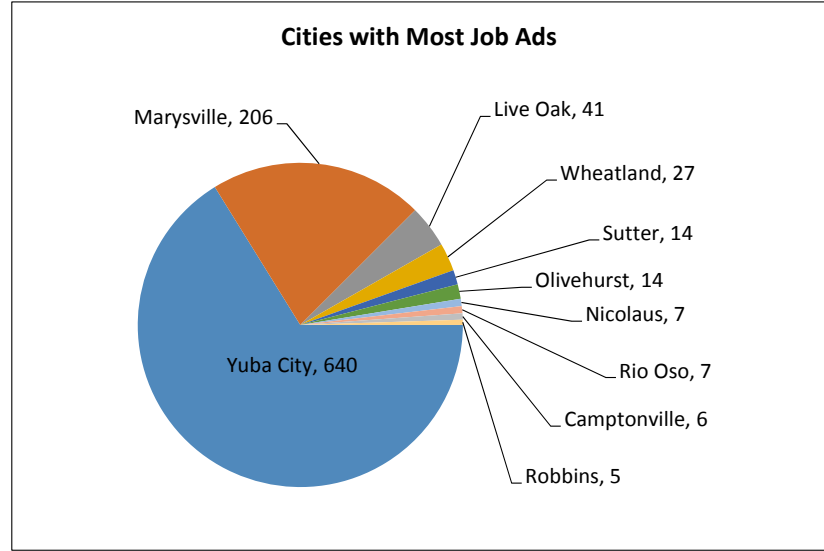

Recent Job Ads for Yuba City MSA Not Seasonally Adjusted - June 2017

- ### Employers with Most Job Ads
- Yuba City Unified School District - 96
 - Fremont Medical Center - 29
 - Marysville Joint Unified School District - 24
 - Soliant - 23
 - Sutter Health - 20
 - Sutter County Superintendent of Schools - 19
 - Yuba County Office of Education - 17
 - CRST - 16
 - Yuba County - 13
 - Express Employment Professionals - 13

- ### Occupations with Most Job Ads
- Heavy and Tractor-Trailer Truck Drivers - 75
 - Registered Nurses - 41
 - First-Line Supervisors of Retail Sales Workers - 37
 - Secondary School Teachers, Except Special & Career/Technical - 35
 - Retail Salespersons - 25
 - Elementary School Teachers, Except Special Education - 24
 - Physical Therapists - 21
 - Coaches and Scouts - 20
 - Maintenance and Repair Workers, General - 18
 - Security Guards - 17