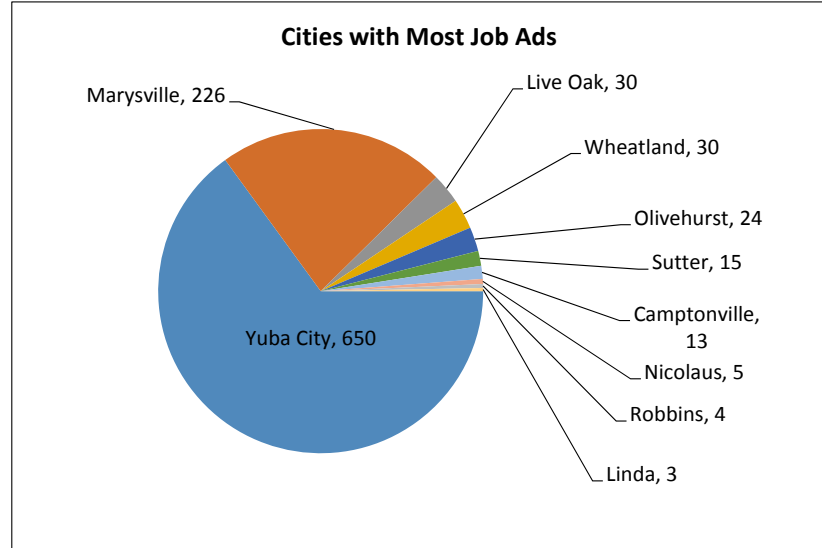

Recent Job Ads for Yuba City MSA Not Seasonally Adjusted - August 2017

Note: The data provided does not suggest that the occupations of the unemployed directly align with the occupations of the advertised vacancies.
Sources: Employment Development Department, Labor Market Information Division; Help Wanted Online from The Conference Board and WANTED Technologies