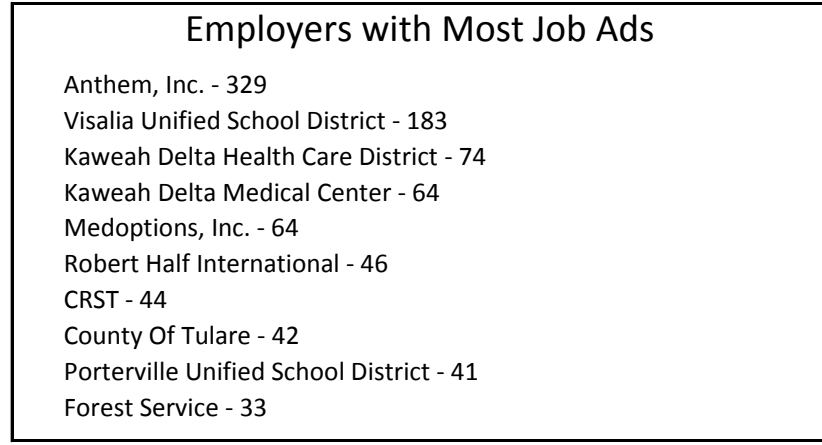

Recent Job Ads for Visalia Porterville MSA Not Seasonally Adjusted - August 2017

Note: The data provided does not suggest that the occupations of the unemployed directly align with the occupations of the advertised vacancies.
Sources: Employment Development Department, Labor Market Information Division; Help Wanted Online from The Conference Board and WANTED Technologies