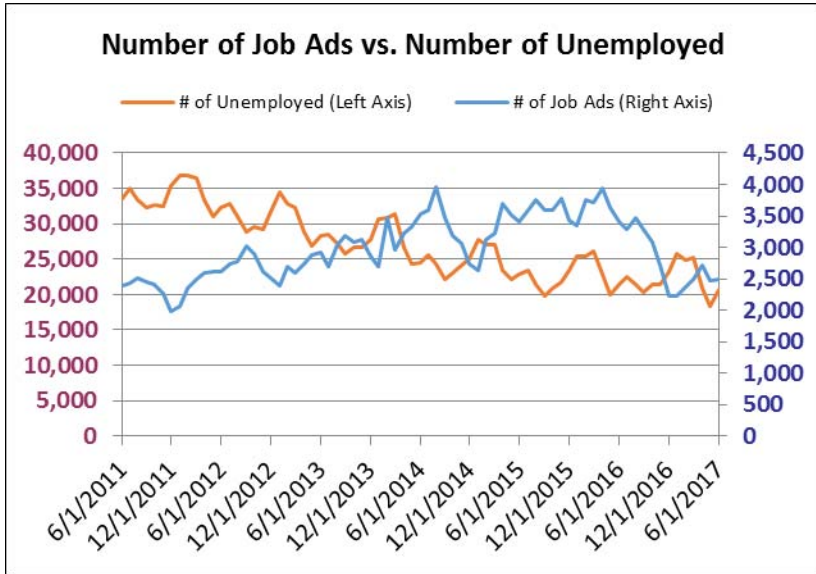

Recent Job Ads for Visalia Porterville MSA Not Seasonally Adjusted - June 2017

Note: The data provided does not suggest that the occupations of the unemployed directly align with the occupations of the advertised vacancies.
Sources: Employment Development Department, Labor Market Information Division; Help Wanted Online from The Conference Board and WANTED Technologies