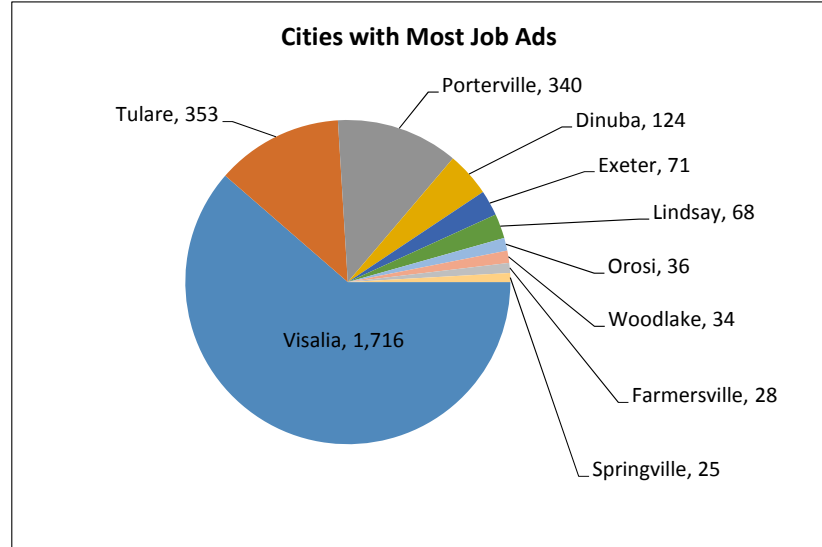

Recent Job Ads for Visalia Porterville MSA Not Seasonally Adjusted - August 2017

Note: The data provided does not suggest that the occupations of the unemployed directly align with the occupations of the advertised vacancies.
Sources: Employment Development Department, Labor Market Information Division; Help Wanted Online from The Conference Board and WANTED Technologies