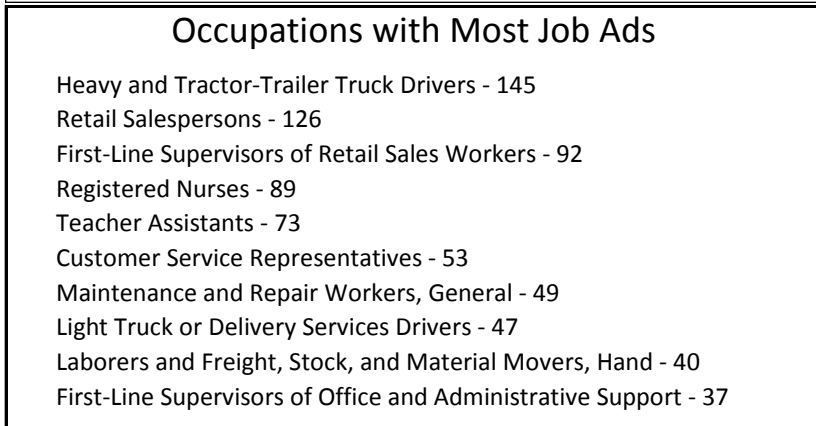

# Recent Job Ads for Visalia Porterville MSA Not Seasonally Adjusted - October 2017

Note: The data provided does not suggest that the occupations of the unemployed directly align with the occupations of the advertised vacancies.  
Sources: Employment Development Department, Labor Market Information Division; Help Wanted Online from The Conference Board and WANTED Technologies