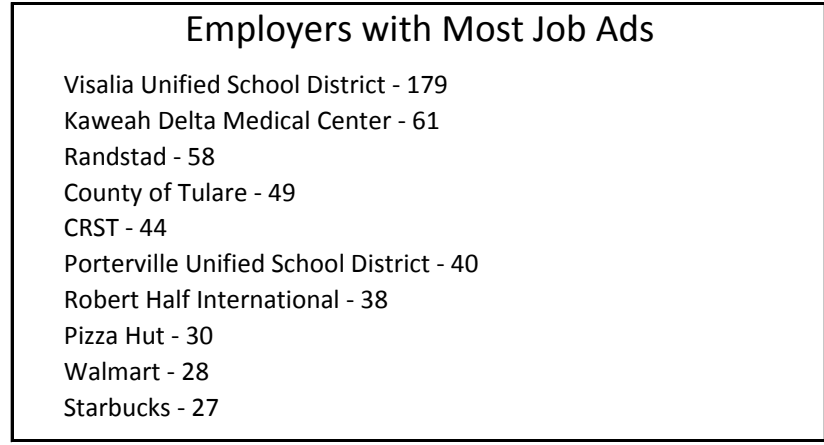

Recent Job Ads for Visalia Porterville MSA Not Seasonally Adjusted - June 2017

Note: The data provided does not suggest that the occupations of the unemployed directly align with the occupations of the advertised vacancies.
Sources: Employment Development Department, Labor Market Information Division; Help Wanted Online from The Conference Board and WANTED Technologies