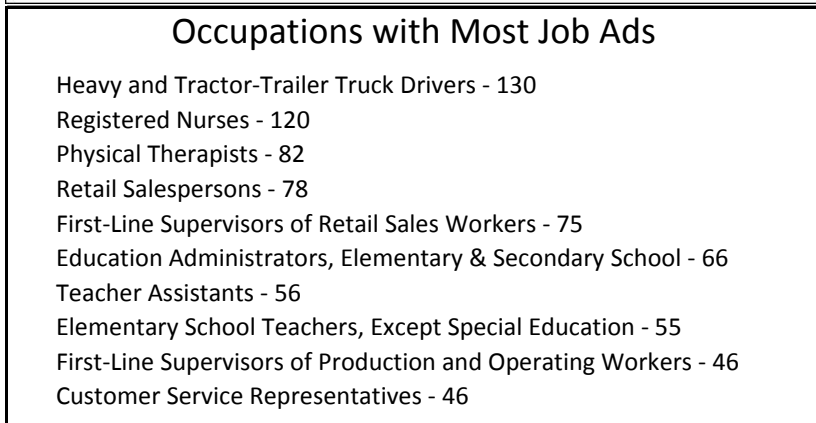

# Recent Job Ads for Visalia Porterville MSA Not Seasonally Adjusted - April 2017

Note: The data provided does not suggest that the occupations of the unemployed directly align with the occupations of the advertised vacancies.  
Sources: Employment Development Department, Labor Market Information Division; Help Wanted Online from The Conference Board and WANTED Technologies