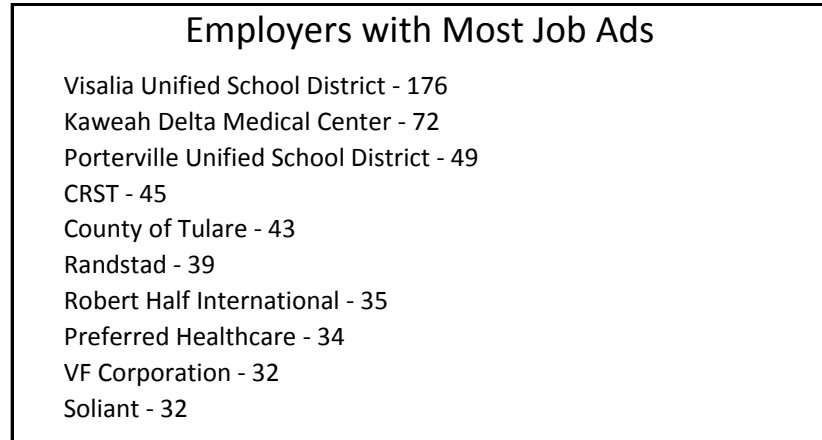

# Recent Job Ads for Visalia Porterville MSA Not Seasonally Adjusted - April 2017

Note: The data provided does not suggest that the occupations of the unemployed directly align with the occupations of the advertised vacancies.  
Sources: Employment Development Department, Labor Market Information Division; Help Wanted Online from The Conference Board and WANTED Technologies