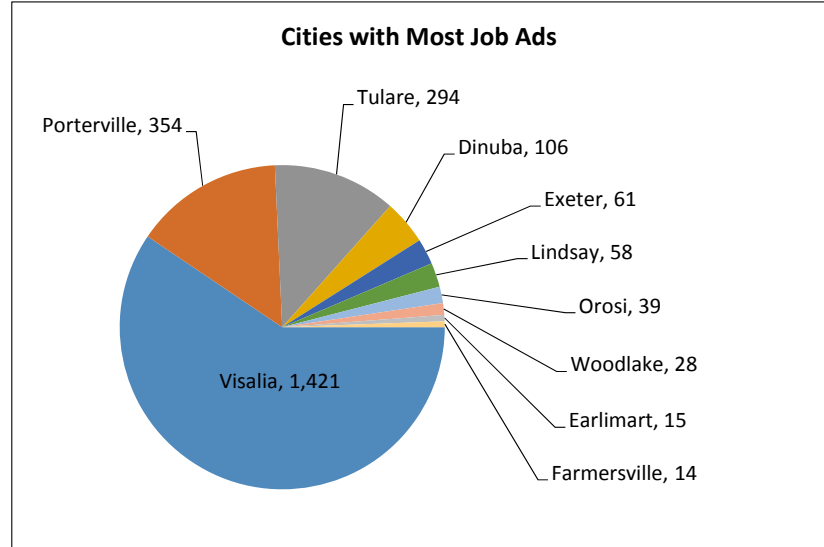

Recent Job Ads for Visalia Porterville MSA Not Seasonally Adjusted - June 2017

Note: The data provided does not suggest that the occupations of the unemployed directly align with the occupations of the advertised vacancies.
Sources: Employment Development Department, Labor Market Information Division; Help Wanted Online from The Conference Board and WANTED Technologies