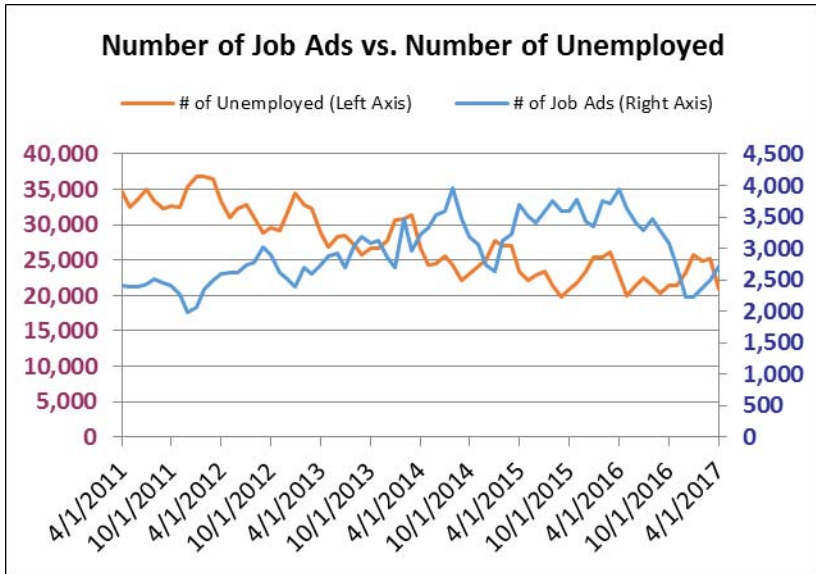

# Recent Job Ads for Visalia Porterville MSA Not Seasonally Adjusted - April 2017

Note: The data provided does not suggest that the occupations of the unemployed directly align with the occupations of the advertised vacancies.  
Sources: Employment Development Department, Labor Market Information Division; Help Wanted Online from The Conference Board and WANTED Technologies