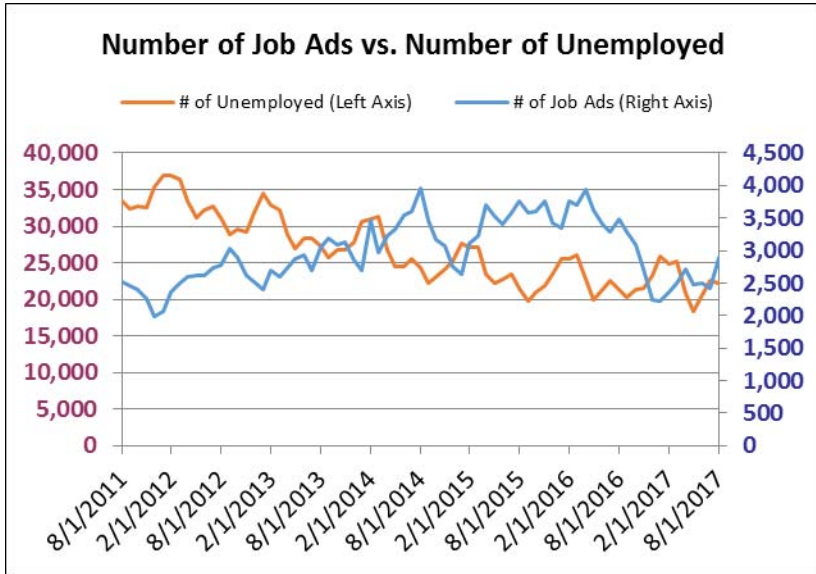

Recent Job Ads for Visalia Porterville MSA Not Seasonally Adjusted - August 2017

Note: The data provided does not suggest that the occupations of the unemployed directly align with the occupations of the advertised vacancies.
Sources: Employment Development Department, Labor Market Information Division; Help Wanted Online from The Conference Board and WANTED Technologies