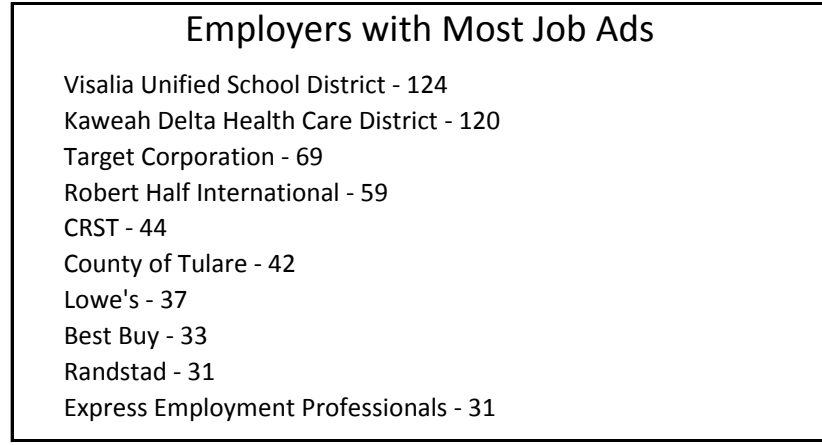

# Recent Job Ads for Visalia Porterville MSA Not Seasonally Adjusted - October 2017

Note: The data provided does not suggest that the occupations of the unemployed directly align with the occupations of the advertised vacancies.  
Sources: Employment Development Department, Labor Market Information Division; Help Wanted Online from The Conference Board and WANTED Technologies