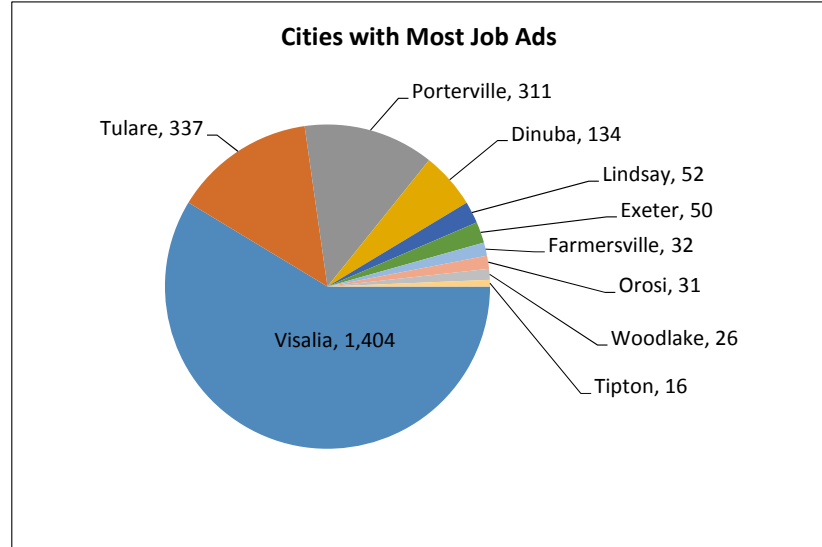

# Recent Job Ads for Visalia Porterville MSA Not Seasonally Adjusted - October 2017

Note: The data provided does not suggest that the occupations of the unemployed directly align with the occupations of the advertised vacancies.  
Sources: Employment Development Department, Labor Market Information Division; Help Wanted Online from The Conference Board and WANTED Technologies