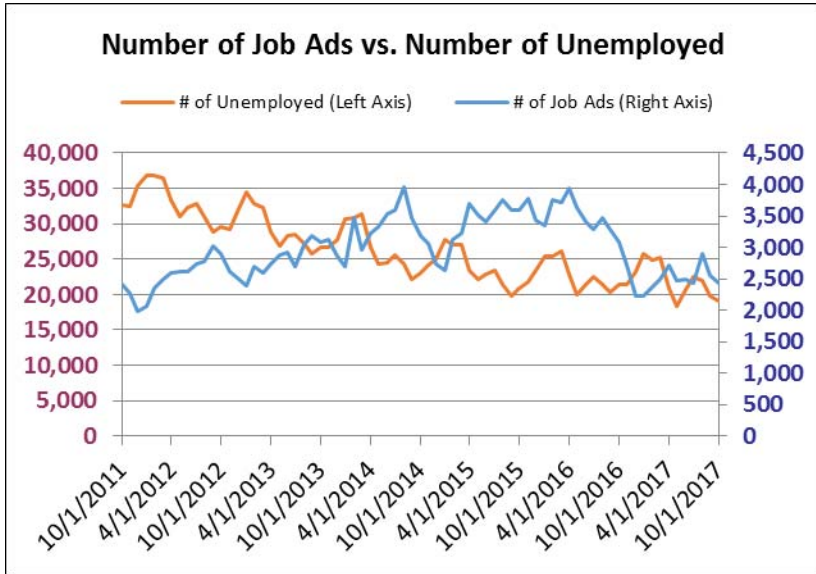

# Recent Job Ads for Visalia Porterville MSA Not Seasonally Adjusted - October 2017

Note: The data provided does not suggest that the occupations of the unemployed directly align with the occupations of the advertised vacancies.  
Sources: Employment Development Department, Labor Market Information Division; Help Wanted Online from The Conference Board and WANTED Technologies