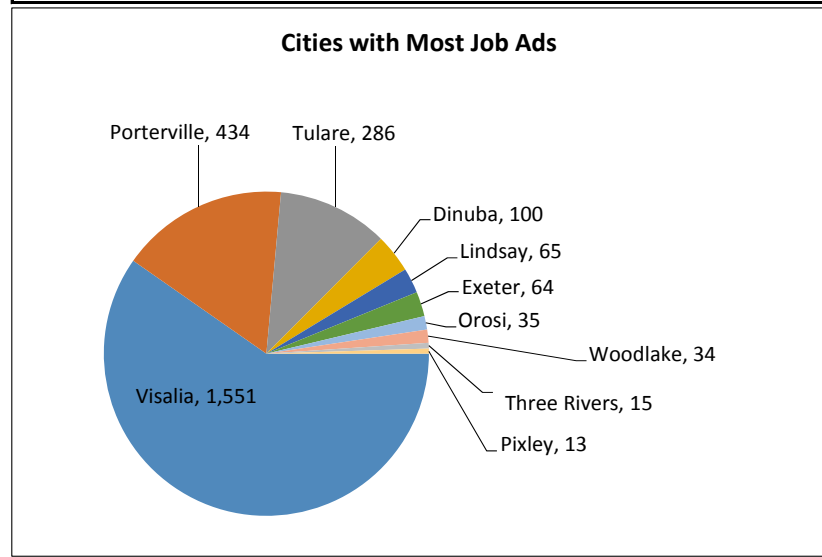

# Recent Job Ads for Visalia Porterville MSA Not Seasonally Adjusted - April 2017

Note: The data provided does not suggest that the occupations of the unemployed directly align with the occupations of the advertised vacancies.  
Sources: Employment Development Department, Labor Market Information Division; Help Wanted Online from The Conference Board and WANTED Technologies