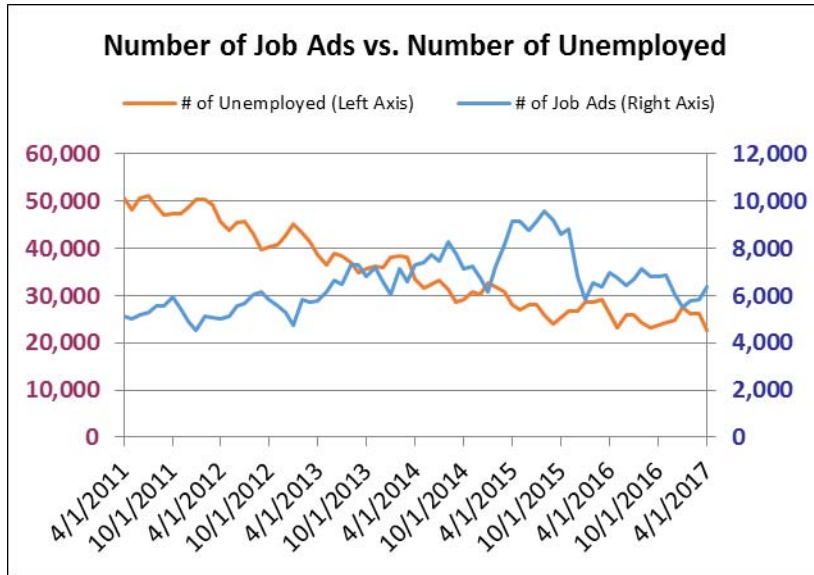

Recent Job Ads for Stockton Lodi MSA Not Seasonally Adjusted - April 2017

Employers with Most Job Ads

Robert Half International	176
Dignity @ Quest	116
Lincoln Unified School District	112
Manteca Unified School District	92
Stockton Unified School District	83
Tracy Unified School District	66
Army	60
Amazon	54
Lodi Unified School District	54
Soliant	53

Occupations with Most Job Ads

Heavy and Tractor-Trailer Truck Drivers	465
Registered Nurses	310
First-Line Supervisors of Retail Sales Workers	178
Retail Salespersons	175
Laborers and Freight, Stock, and Material Movers, Hand	120
Maintenance and Repair Workers, General	119
First-Line Supervisors of Production and Operating Workers	112
First-Line Supervisors of Transportation & Material-Moving Machine	107
Customer Service Representatives	98
First-Line Supervisors of Office & Administrative Support	90