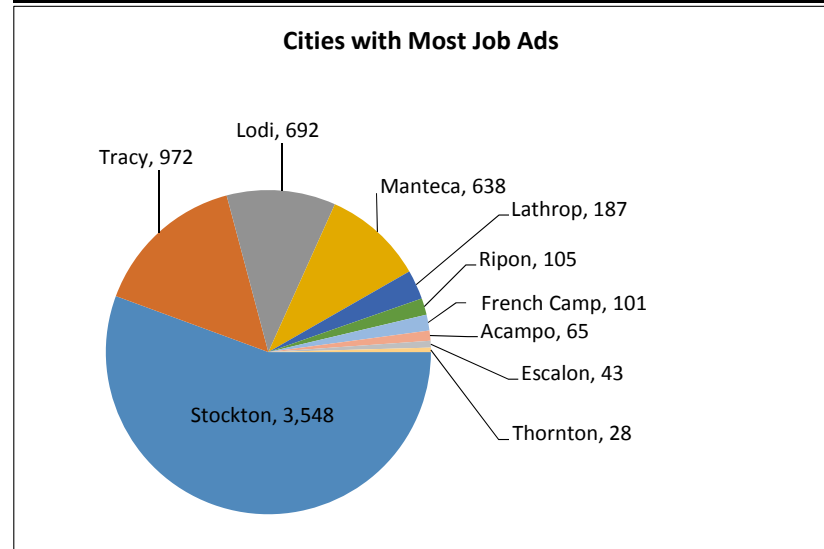

Recent Job Ads for Stockton Lodi MSA Not Seasonally Adjusted - April 2017

Employers with Most Job Ads

Robert Half International	176
Dignity @ Quest	116
Lincoln Unified School District	112
Manteca Unified School District	92
Stockton Unified School District	83
Tracy Unified School District	66
Army	60
Amazon	54
Lodi Unified School District	54
Soliant	53

Occupations with Most Job Ads

Heavy and Tractor-Trailer Truck Drivers	465
Registered Nurses	310
First-Line Supervisors of Retail Sales Workers	178
Retail Salespersons	175
Laborers and Freight, Stock, and Material Movers, Hand	120
Maintenance and Repair Workers, General	119
First-Line Supervisors of Production and Operating Workers	112
First-Line Supervisors of Transportation & Material-Moving Machine	107
Customer Service Representatives	98
First-Line Supervisors of Office & Administrative Support	90