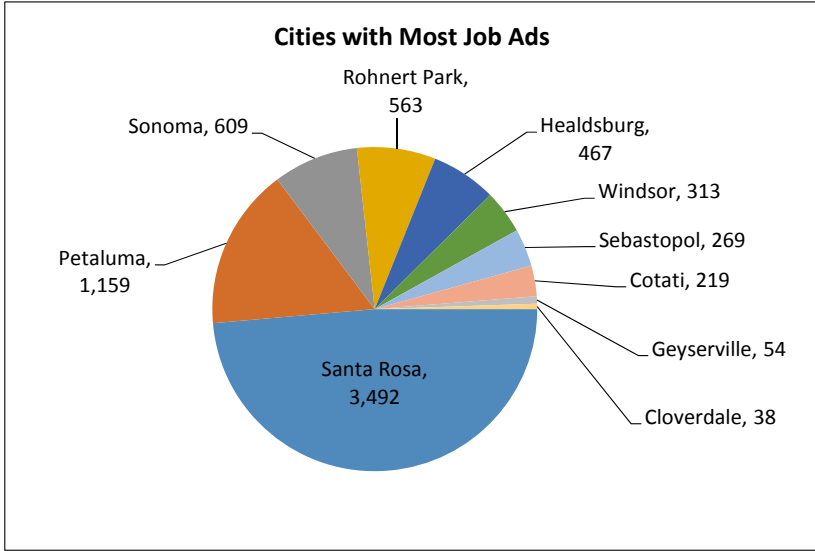

Recent Job Ads for Santa Rosa MSA Not Seasonally Adjusted - June 2017

Note: The data provided does not suggest that the occupations of the unemployed directly align with the occupations of the advertised vacancies.
Sources: Employment Development Department, Labor Market Information Division; Help Wanted Online from The Conference Board and WANTED Technologies