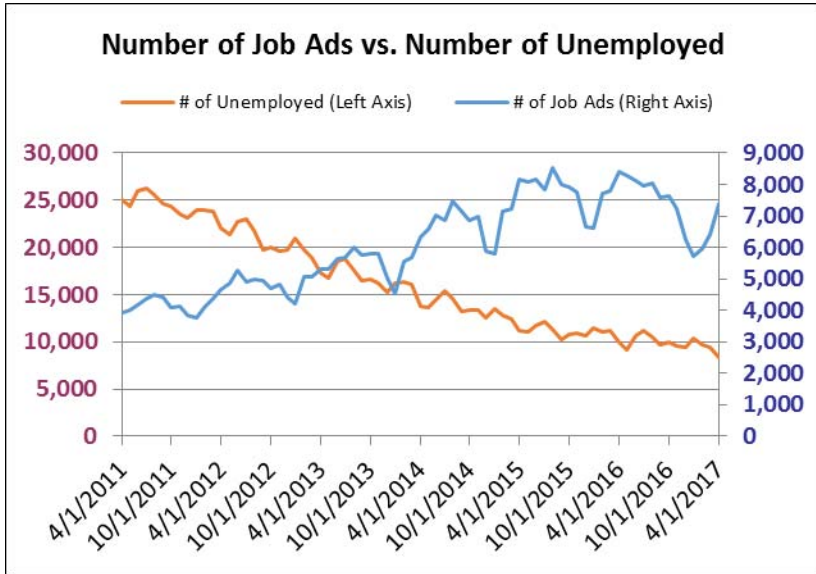

Recent Job Ads for Santa Rosa MSA Not Seasonally Adjusted - April 2017

- ### Employers with Most Job Ads
- Santa Rosa City Schools - 144
 - Sutter Health - 101
 - Kaiser Permanente - 100
 - Brookdale Senior Living - 96
 - County of Sonoma - 94
 - Manpower - 83
 - Robert Half International - 65
 - Perdue Farms, Inc. - 58
 - Sonoma State University - 55
 - Soliant Health - 52

- ### Occupations with Most Job Ads
- Registered Nurses - 350
 - Retail Salespersons - 226
 - First-Line Supervisors of Retail Sales Workers - 201
 - Customer Service Representatives - 163
 - First-Line Supervisors of Office & Administrative Support - 155
 - First-Line Supervisors of Food Preparation & Serving Workers - 137
 - Maintenance and Repair Workers, General - 130
 - First-Line Supervisors of Production & Operating Workers - 119
 - Physical Therapists - 107
 - Cooks, Restaurant - 102