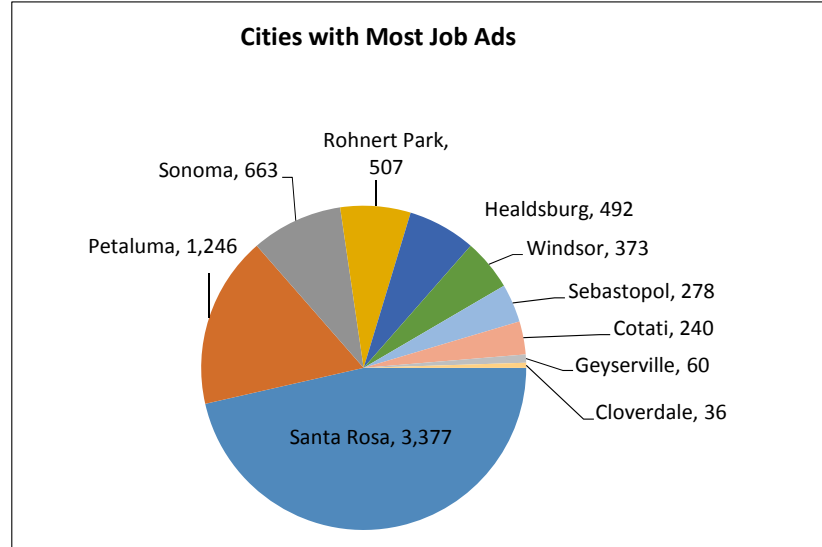

Recent Job Ads for Santa Rosa MSA Not Seasonally Adjusted - April 2017

- ### Employers with Most Job Ads
- Santa Rosa City Schools - 144
 - Sutter Health - 101
 - Kaiser Permanente - 100
 - Brookdale Senior Living - 96
 - County of Sonoma - 94
 - Manpower - 83
 - Robert Half International - 65
 - Perdue Farms, Inc. - 58
 - Sonoma State University - 55
 - Soliant Health - 52

- ### Occupations with Most Job Ads
- Registered Nurses - 350
 - Retail Salespersons - 226
 - First-Line Supervisors of Retail Sales Workers - 201
 - Customer Service Representatives - 163
 - First-Line Supervisors of Office & Administrative Support - 155
 - First-Line Supervisors of Food Preparation & Serving Workers - 137
 - Maintenance and Repair Workers, General - 130
 - First-Line Supervisors of Production & Operating Workers - 119
 - Physical Therapists - 107
 - Cooks, Restaurant - 102