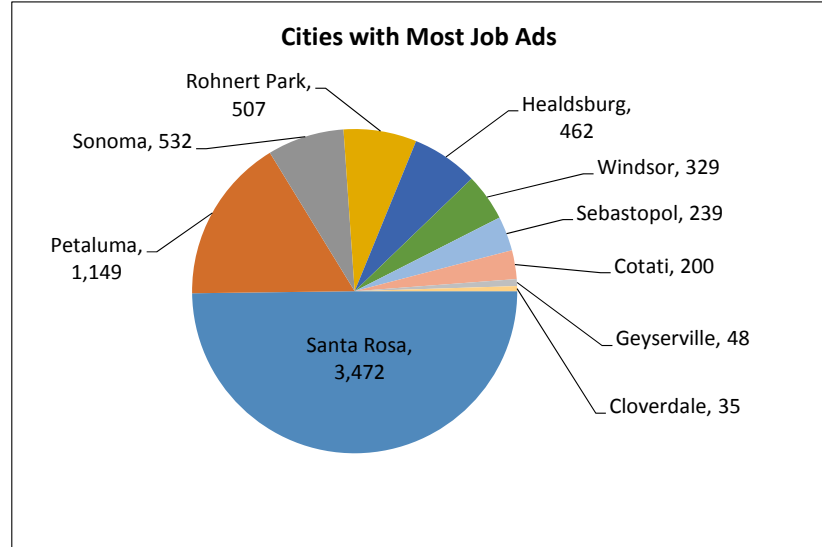

# Recent Job Ads for Santa Rosa MSA Not Seasonally Adjusted - August 2017

Note: The data provided does not suggest that the occupations of the unemployed directly align with the occupations of the advertised vacancies.  
Sources: Employment Development Department, Labor Market Information Division; Help Wanted Online from The Conference Board and WANTED Technologies