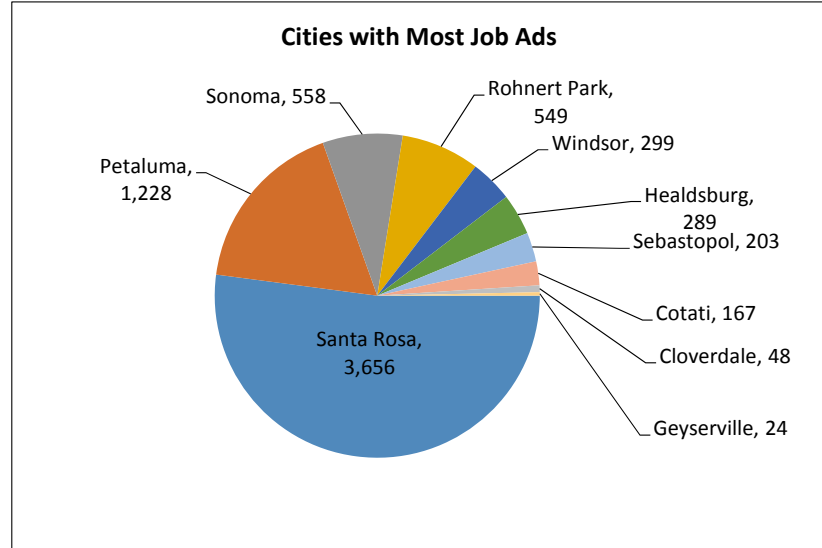

Note: The data provided does not suggest that the occupations of the unemployed directly align with the occupations of the advertised vacancies.

Sources: Employment Development Department, Labor Market Information Division; Help Wanted Online from The Conference Board and WANTED Technologies