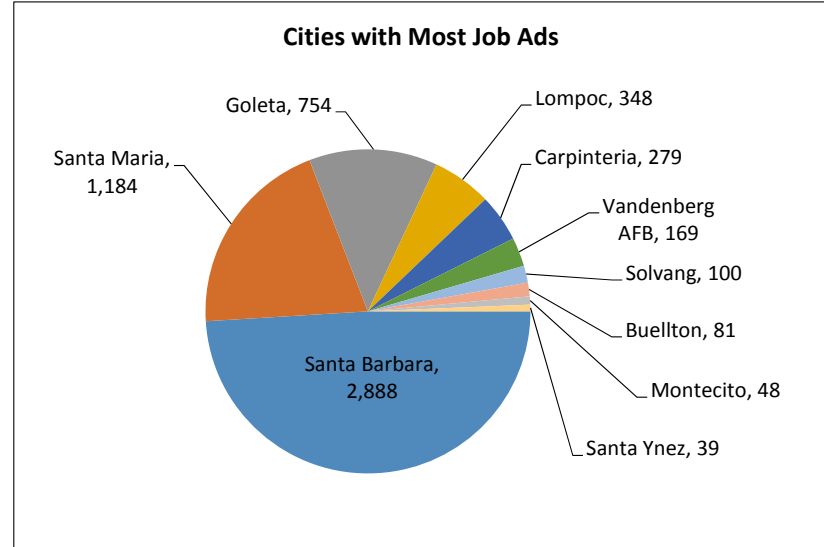

# Recent Job Ads for Santa Maria Santa Barbara MSA Not Seasonally Adjusted - April 2017

Note: The data provided does not suggest that the occupations of the unemployed directly align with the occupations of the advertised vacancies.  
Sources: Employment Development Department, Labor Market Information Division; Help Wanted Online from The Conference Board and WANTED Technologies