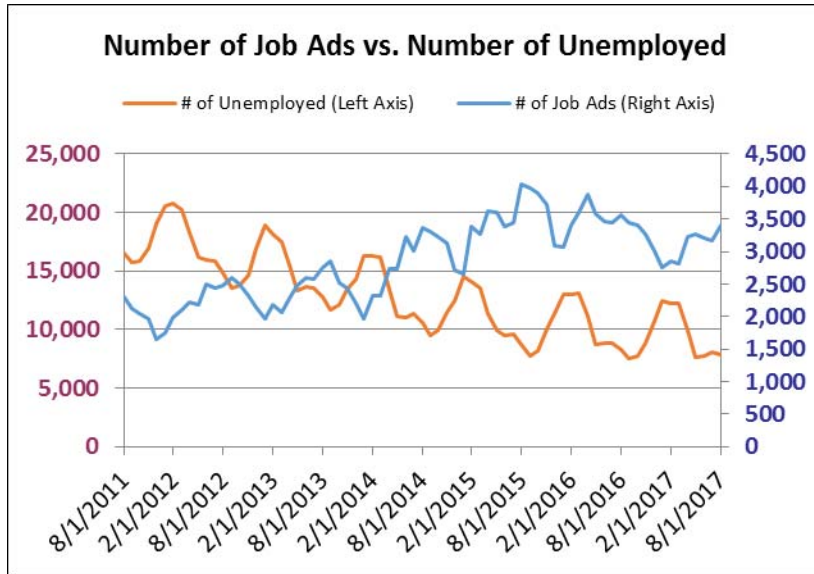

Recent Job Ads for Santa Cruz Watsonville MSA Not Seasonally Adjusted - August 2017

Employers with Most Job Ads

University Of California, Santa Cruz	204
Pajaro Valley Unified School District	124
Dignity Health	97
Soliant	56
Santa Cruz City Schools	56
Sutter Health	54
Robert Half International	47
Mount Hermon	41
Cabrillo College	40
Kelly Services	32

Occupations with Most Job Ads

Registered Nurses	199
Retail Salespersons	96
First-Line Supervisors of Retail Sales Workers	76
Heavy and Tractor-Trailer Truck Drivers	71
Physical Therapists	68
First-Line Supervisors of Office and Administrative Support	57
First-Line Supervisors of Food Preparation & Serving Workers	55
Social and Human Service Assistants	51
Medical and Health Services Managers	50
Maintenance and Repair Workers, General	47