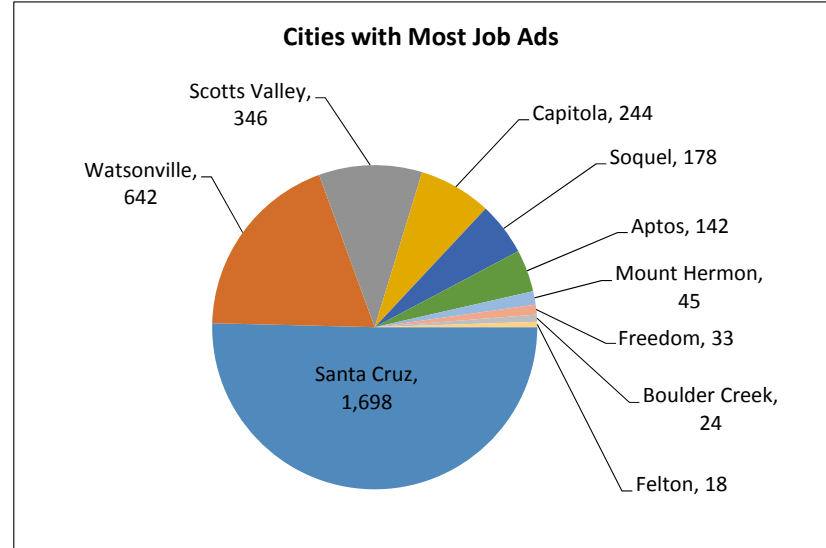

Recent Job Ads for Santa Cruz Watsonville MSA Not Seasonally Adjusted - August 2017

Employers with Most Job Ads

University Of California, Santa Cruz	204
Pajaro Valley Unified School District	124
Dignity Health	97
Soliant	56
Santa Cruz City Schools	56
Sutter Health	54
Robert Half International	47
Mount Hermon	41
Cabrillo College	40
Kelly Services	32

Occupations with Most Job Ads

Registered Nurses	199
Retail Salespersons	96
First-Line Supervisors of Retail Sales Workers	76
Heavy and Tractor-Trailer Truck Drivers	71
Physical Therapists	68
First-Line Supervisors of Office and Administrative Support	57
First-Line Supervisors of Food Preparation & Serving Workers	55
Social and Human Service Assistants	51
Medical and Health Services Managers	50
Maintenance and Repair Workers, General	47