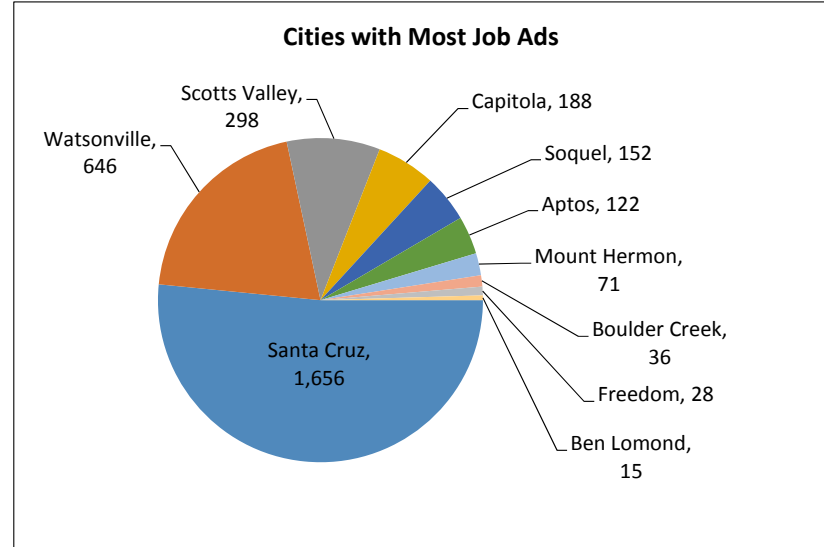

Recent Job Ads for Santa Cruz Watsonville MSA Not Seasonally Adjusted - April 2017

Note: The data provided does not suggest that the occupations of the unemployed directly align with the occupations of the advertised vacancies.
Sources: Employment Development Department, Labor Market Information Division; Help Wanted Online from The Conference Board and WANTED Technologies