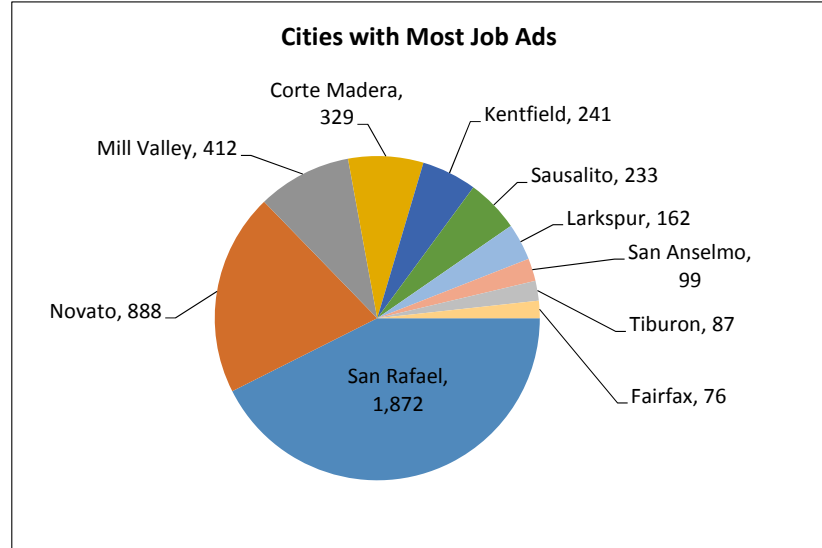

Recent Job Ads for San Rafael MD

Not Seasonally Adjusted - October 2017

Note: The data provided does not suggest that the occupations of the unemployed directly align with the occupations of the advertised vacancies.
 Sources: Employment Development Department, Labor Market Information Division; Help Wanted Online from The Conference Board and WANTED Technologies