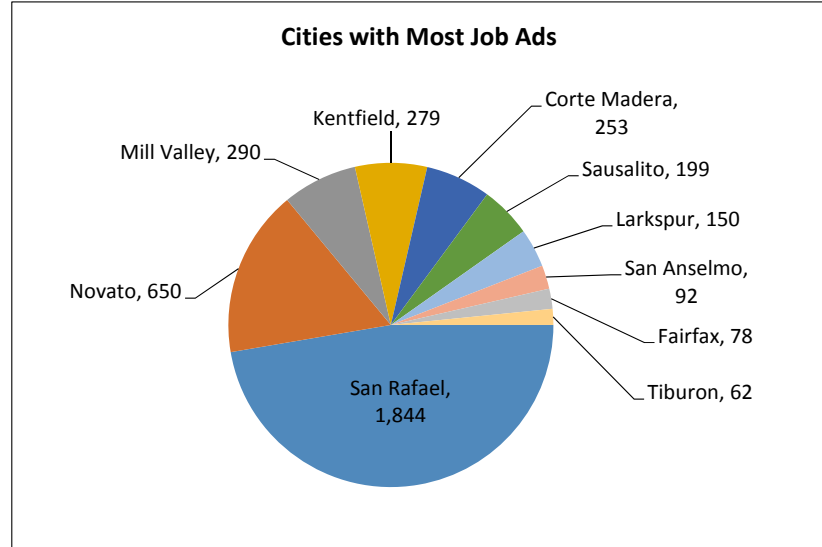

Recent Job Ads for San Rafael MD

Not Seasonally Adjusted - June 2017

Note: The data provided does not suggest that the occupations of the unemployed directly align with the occupations of the advertised vacancies.
 Sources: Employment Development Department, Labor Market Information Division; Help Wanted Online from The Conference Board and WANTED Technologies