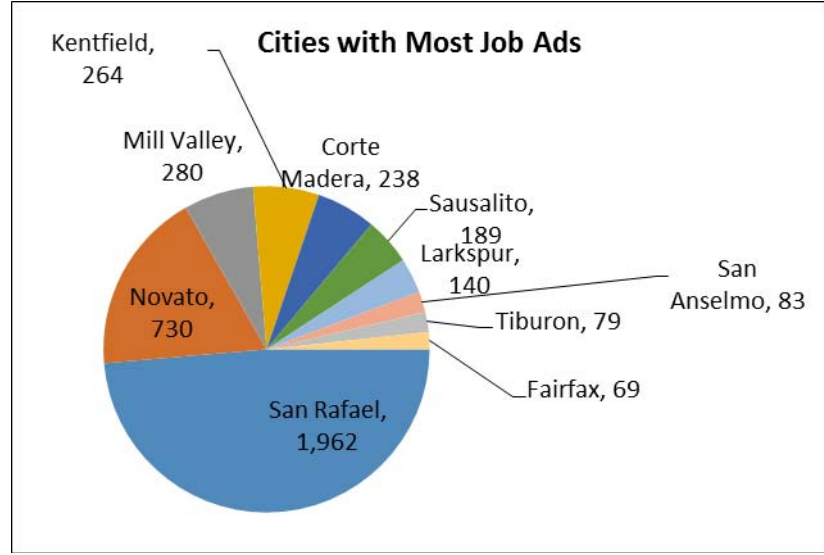

Recent Job Ads for San Rafael MD

Not Seasonally Adjusted - April 2017

Note: The data provided does not suggest that the occupations of the unemployed directly align with the occupations of the advertised vacancies.
 Sources: Employment Development Department, Labor Market Information Division; Help Wanted Online from The Conference Board and WANTED Technologies