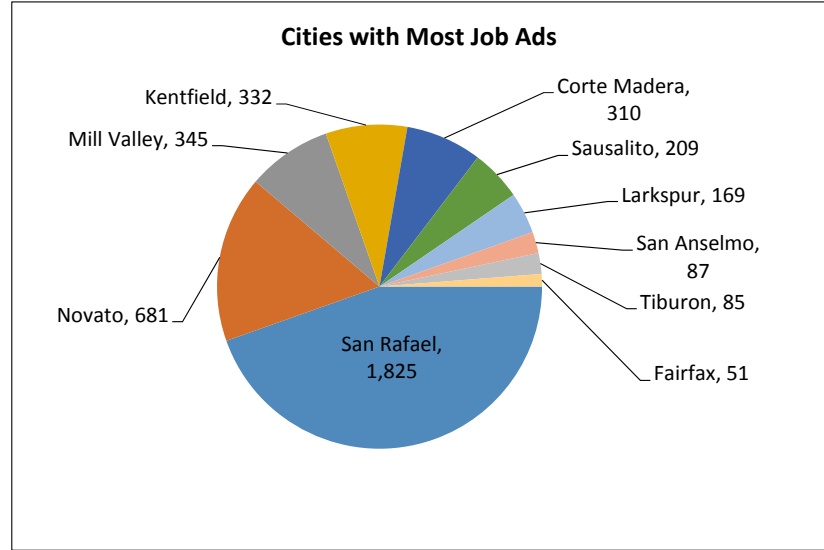

Recent Job Ads for San Rafael MD

Not Seasonally Adjusted - August 2017

Note: The data provided does not suggest that the occupations of the unemployed directly align with the occupations of the advertised vacancies.
 Sources: Employment Development Department, Labor Market Information Division; Help Wanted Online from The Conference Board and WANTED Technologies