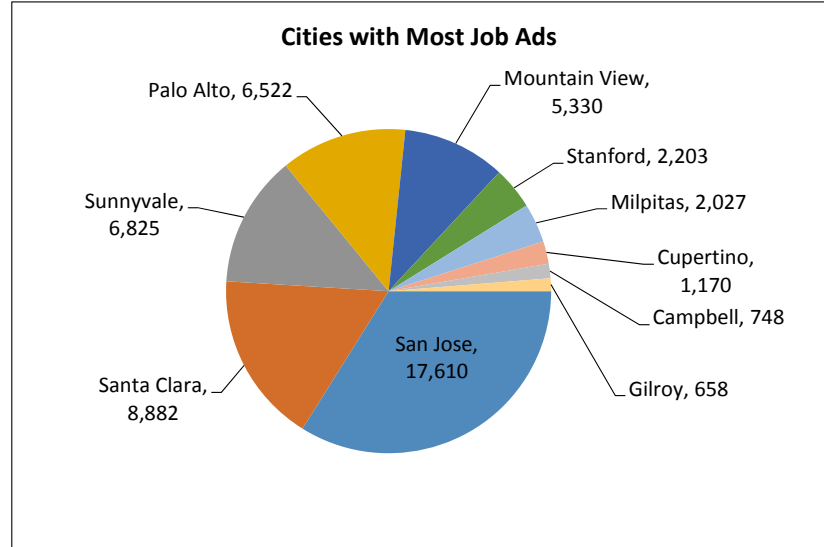

Recent Job Ads for San Jose Sunnyvale Santa Clara MSA Not Seasonally Adjusted - October 2017

Note: The data provided does not suggest that the occupations of the unemployed directly align with the occupations of the advertised vacancies.
Sources: Employment Development Department, Labor Market Information Division; Help Wanted Online from The Conference Board and WANTED Technologies