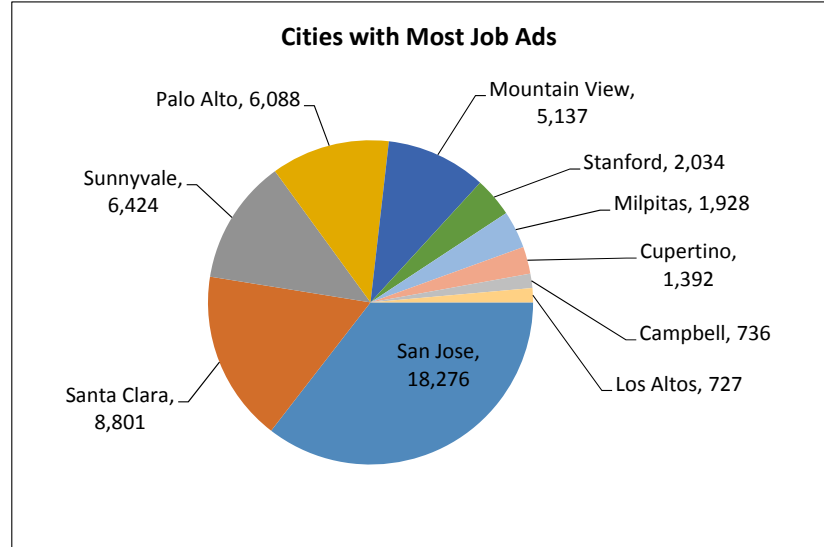

Recent Job Ads for San Jose Sunnyvale Santa Clara MSA Not Seasonally Adjusted - April 2017

Note: The data provided does not suggest that the occupations of the unemployed directly align with the occupations of the advertised vacancies.
Sources: Employment Development Department, Labor Market Information Division; Help Wanted Online from The Conference Board and WANTED Technologies