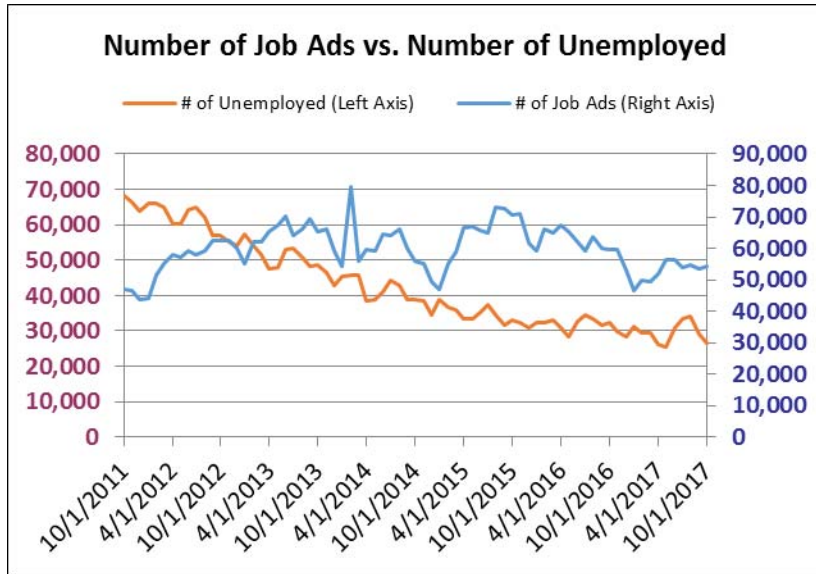

Recent Job Ads for San Francisco Redwood City South San Francisco MD Not Seasonally Adjusted - October 2017

Note: The data provided does not suggest that the occupations of the unemployed directly align with the occupations of the advertised vacancies.
Sources: Employment Development Department, Labor Market Information Division; Help Wanted Online from The Conference Board and WANTED Technologies