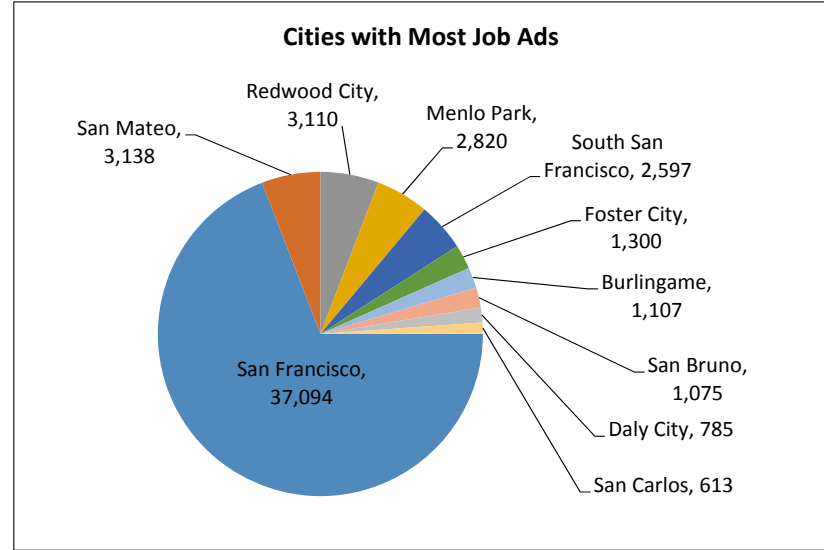

Recent Job Ads for San Francisco Redwood City South San Francisco MD Not Seasonally Adjusted - October 2017

Note: The data provided does not suggest that the occupations of the unemployed directly align with the occupations of the advertised vacancies.
Sources: Employment Development Department, Labor Market Information Division; Help Wanted Online from The Conference Board and WANTED Technologies