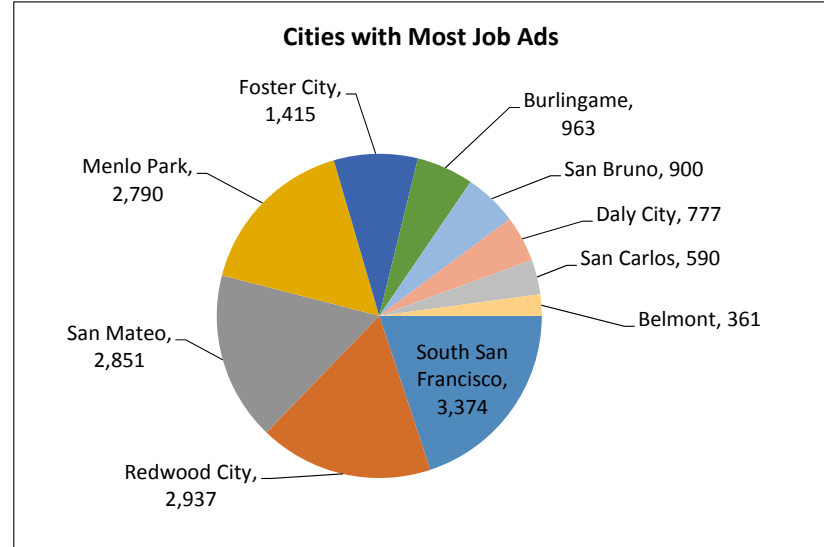

# Recent Job Ads for San Francisco Redwood City South San Francisco MD Not Seasonally Adjusted - April 2017

Note: The data provided does not suggest that the occupations of the unemployed directly align with the occupations of the advertised vacancies.  
Sources: Employment Development Department, Labor Market Information Division; Help Wanted Online from The Conference Board and WANTED Technologies