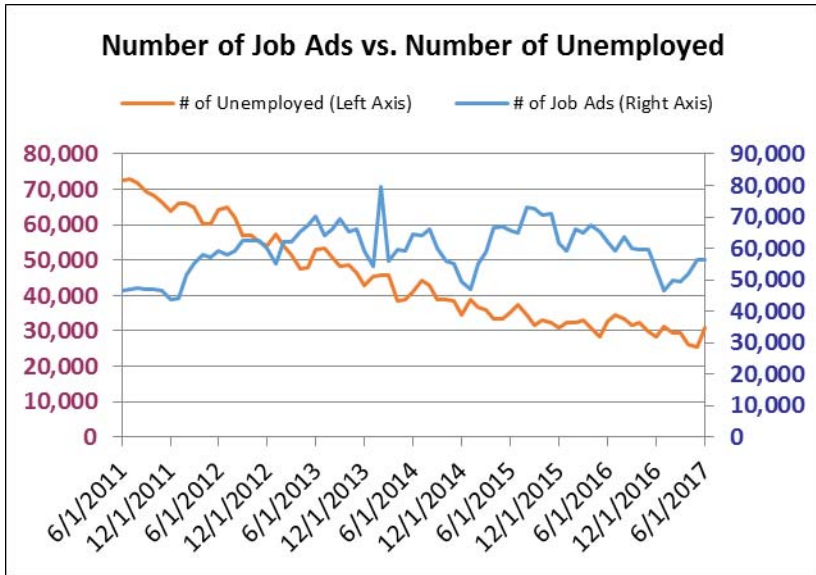

Recent Job Ads for San Francisco Redwood City South San Francisco MD Not Seasonally Adjusted - June 2017

Note: The data provided does not suggest that the occupations of the unemployed directly align with the occupations of the advertised vacancies.
Sources: Employment Development Department, Labor Market Information Division; Help Wanted Online from The Conference Board and WANTED Technologies