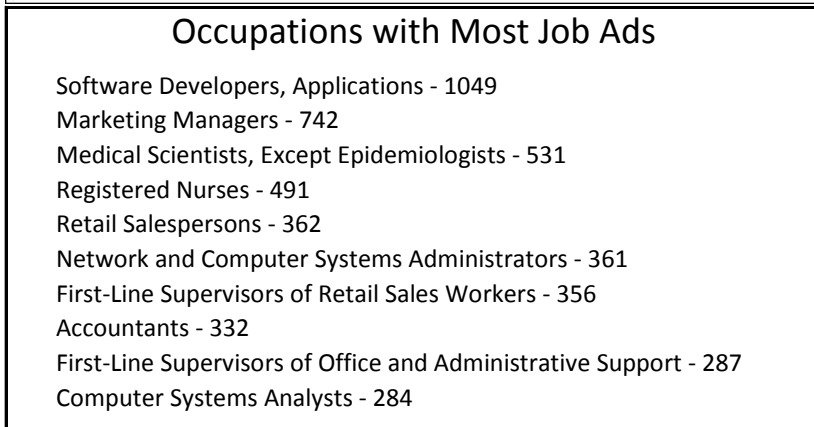

Recent Job Ads for San Francisco Redwood City South San Francisco MD Not Seasonally Adjusted - August 2017

Note: The data provided does not suggest that the occupations of the unemployed directly align with the occupations of the advertised vacancies.
Sources: Employment Development Department, Labor Market Information Division; Help Wanted Online from The Conference Board and WANTED Technologies