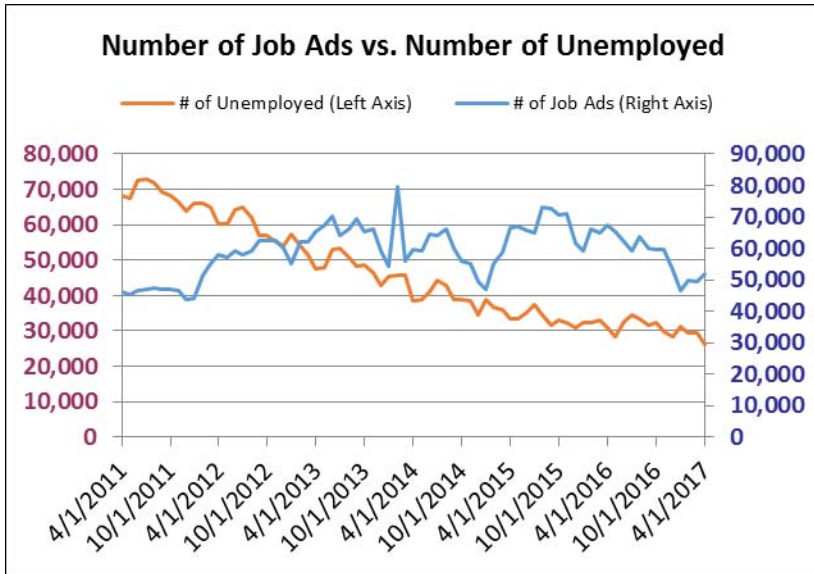

# Recent Job Ads for San Francisco Redwood City South San Francisco MD Not Seasonally Adjusted - April 2017

Note: The data provided does not suggest that the occupations of the unemployed directly align with the occupations of the advertised vacancies.  
Sources: Employment Development Department, Labor Market Information Division; Help Wanted Online from The Conference Board and WANTED Technologies