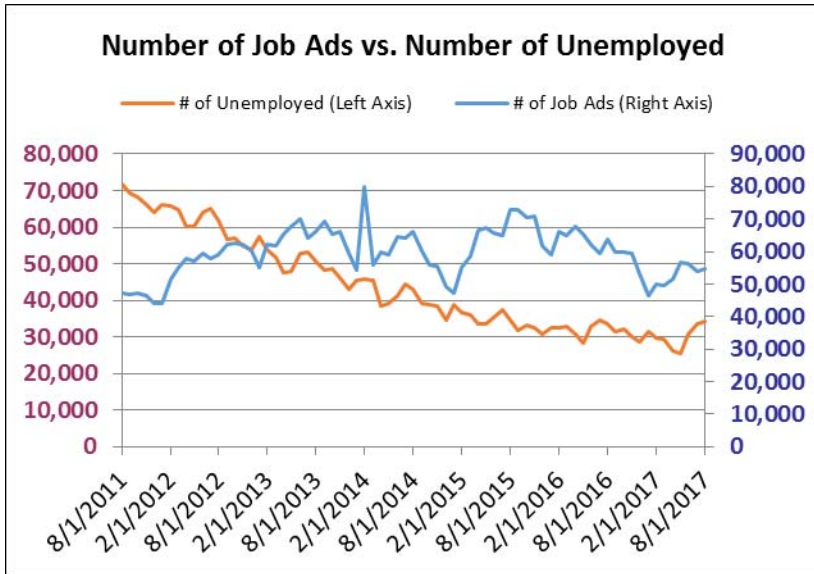

Recent Job Ads for San Francisco Redwood City South San Francisco MD Not Seasonally Adjusted - August 2017

Note: The data provided does not suggest that the occupations of the unemployed directly align with the occupations of the advertised vacancies.
Sources: Employment Development Department, Labor Market Information Division; Help Wanted Online from The Conference Board and WANTED Technologies