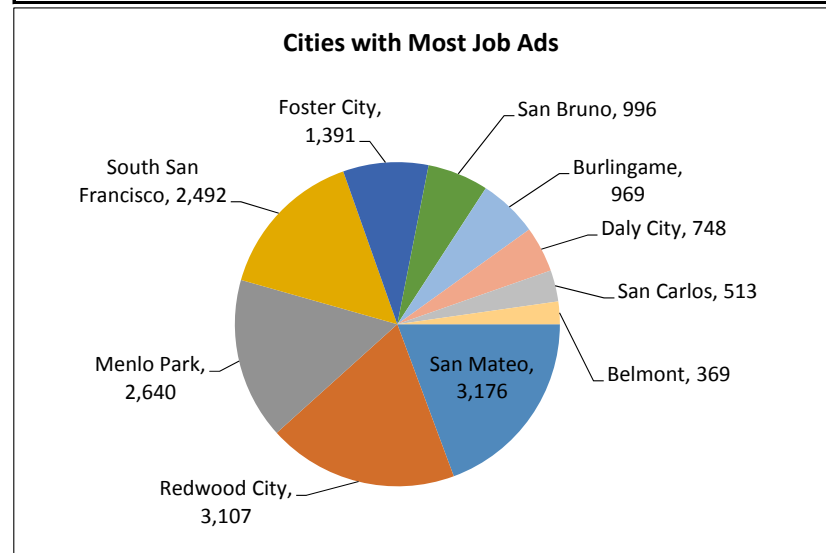

Recent Job Ads for San Francisco Redwood City South San Francisco MD Not Seasonally Adjusted - August 2017

Note: The data provided does not suggest that the occupations of the unemployed directly align with the occupations of the advertised vacancies.
Sources: Employment Development Department, Labor Market Information Division; Help Wanted Online from The Conference Board and WANTED Technologies