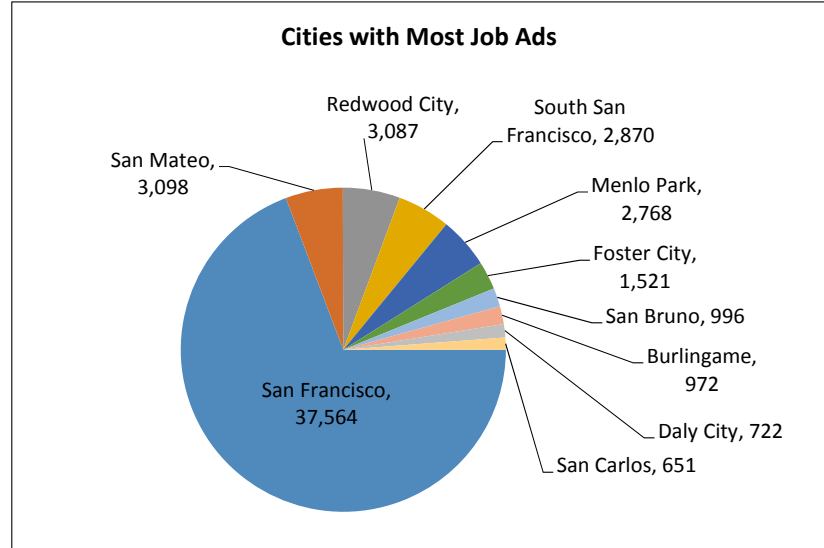

Recent Job Ads for San Francisco Redwood City South San Francisco MD Not Seasonally Adjusted - June 2017

Note: The data provided does not suggest that the occupations of the unemployed directly align with the occupations of the advertised vacancies.
Sources: Employment Development Department, Labor Market Information Division; Help Wanted Online from The Conference Board and WANTED Technologies