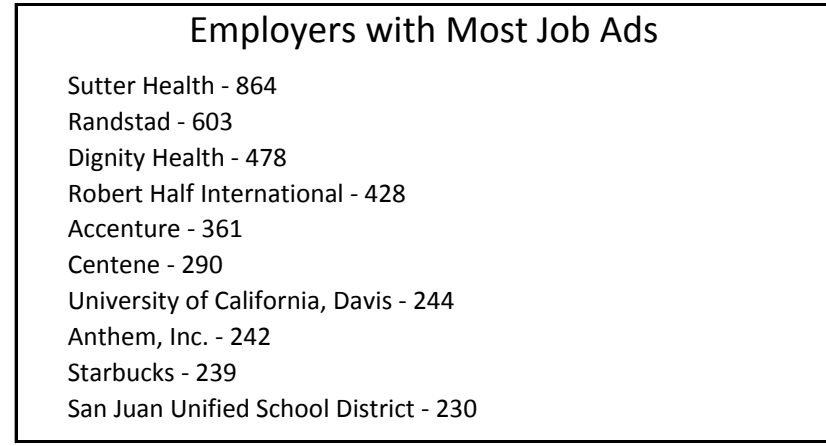

Recent Job Ads for Sacramento Roseville Arden Arcade MSA Not Seasonally Adjusted - June 2017

Note: The data provided does not suggest that the occupations of the unemployed directly align with the occupations of the advertised vacancies.
Sources: Employment Development Department, Labor Market Information Division; Help Wanted Online from The Conference Board and WANTED Technologies