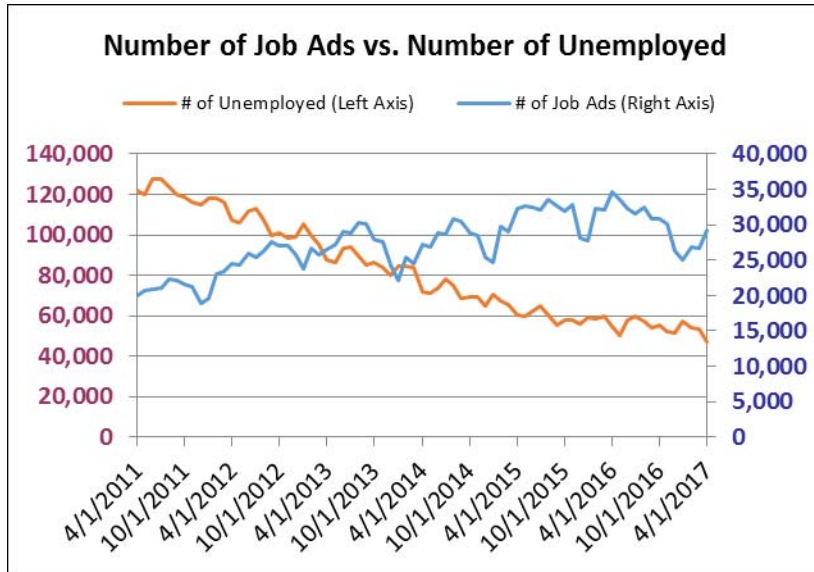

Recent Job Ads for Sacramento Roseville Arden Arcade MSA Not Seasonally Adjusted - April 2017

Note: The data provided does not suggest that the occupations of the unemployed directly align with the occupations of the advertised vacancies.
Sources: Employment Development Department, Labor Market Information Division; Help Wanted Online from The Conference Board and WANTED Technologies