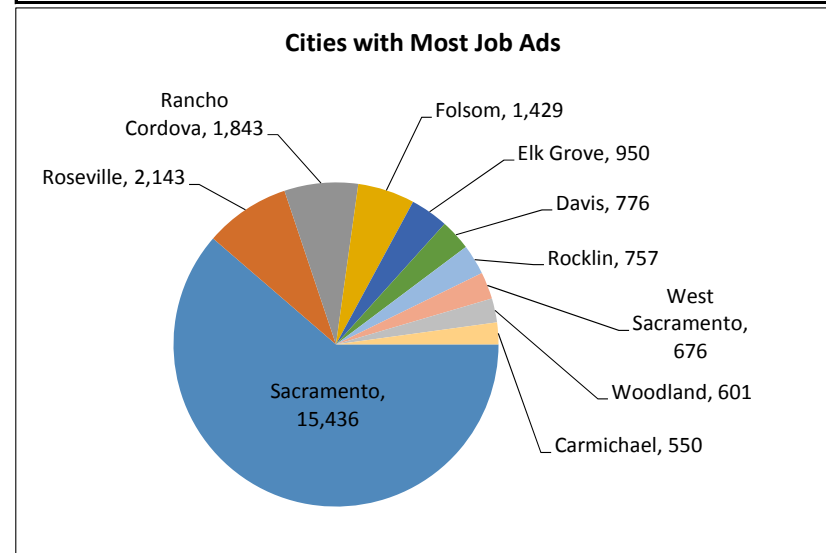

Recent Job Ads for Sacramento Roseville Arden Arcade MSA Not Seasonally Adjusted - April 2017

Note: The data provided does not suggest that the occupations of the unemployed directly align with the occupations of the advertised vacancies.
Sources: Employment Development Department, Labor Market Information Division; Help Wanted Online from The Conference Board and WANTED Technologies