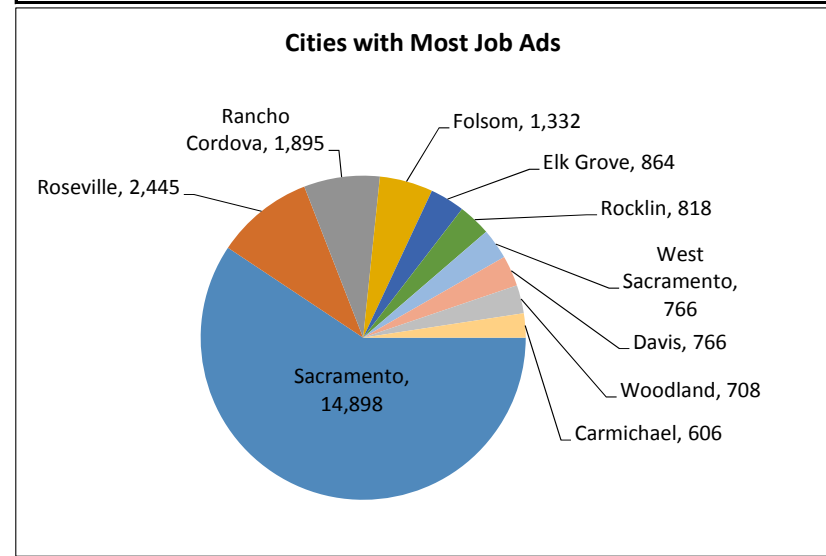

# Recent Job Ads for Sacramento Roseville Arden Arcade MSA Not Seasonally Adjusted - October 2017

Note: The data provided does not suggest that the occupations of the unemployed directly align with the occupations of the advertised vacancies.  
Sources: Employment Development Department, Labor Market Information Division; Help Wanted Online from The Conference Board and WANTED Technologies