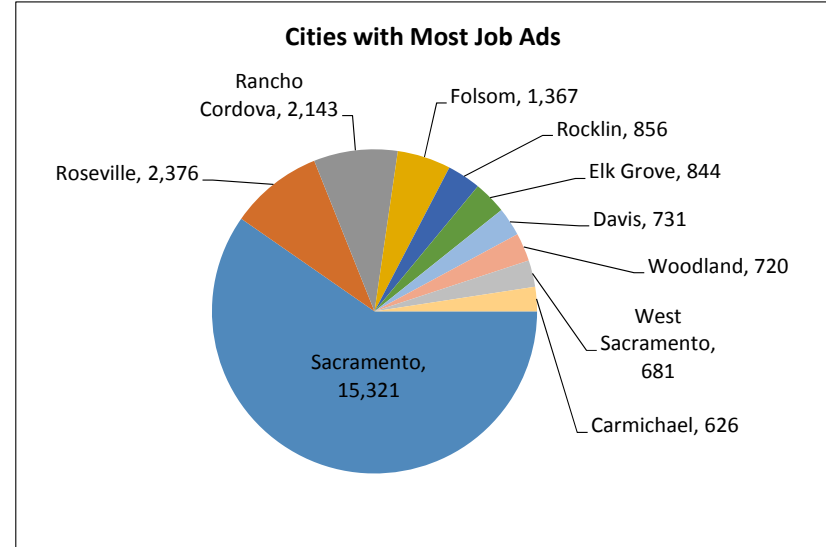

Recent Job Ads for Sacramento Roseville Arden Arcade MSA Not Seasonally Adjusted - June 2017

Note: The data provided does not suggest that the occupations of the unemployed directly align with the occupations of the advertised vacancies.
Sources: Employment Development Department, Labor Market Information Division; Help Wanted Online from The Conference Board and WANTED Technologies