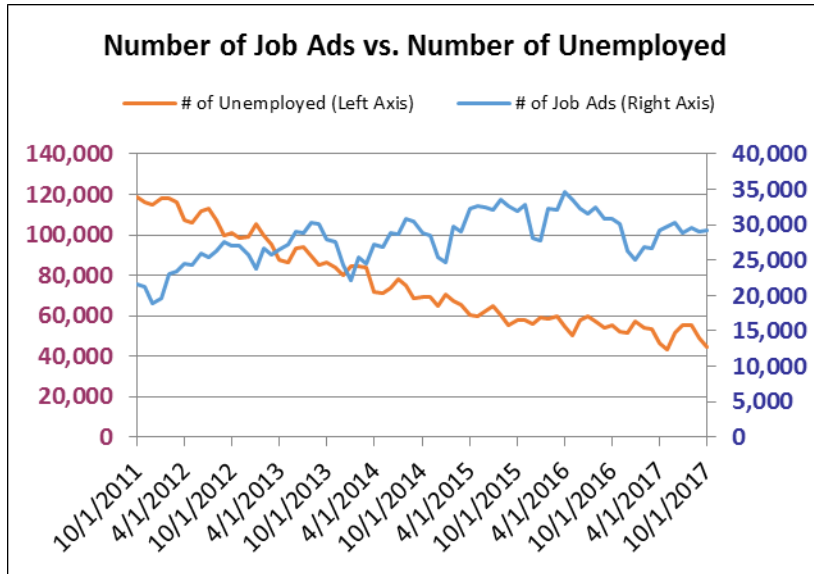

# Recent Job Ads for Sacramento Roseville Arden Arcade MSA Not Seasonally Adjusted - October 2017

Note: The data provided does not suggest that the occupations of the unemployed directly align with the occupations of the advertised vacancies.  
Sources: Employment Development Department, Labor Market Information Division; Help Wanted Online from The Conference Board and WANTED Technologies