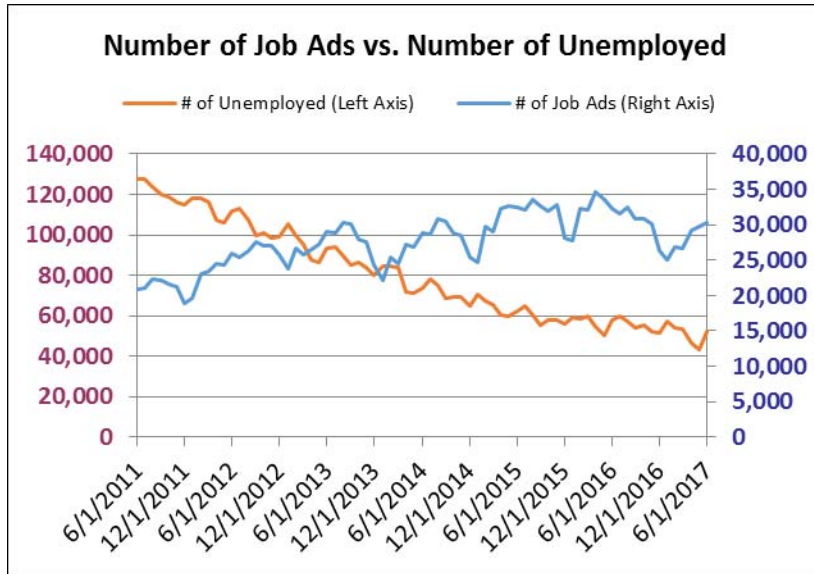

Recent Job Ads for Sacramento Roseville Arden Arcade MSA Not Seasonally Adjusted - June 2017

Note: The data provided does not suggest that the occupations of the unemployed directly align with the occupations of the advertised vacancies.
Sources: Employment Development Department, Labor Market Information Division; Help Wanted Online from The Conference Board and WANTED Technologies