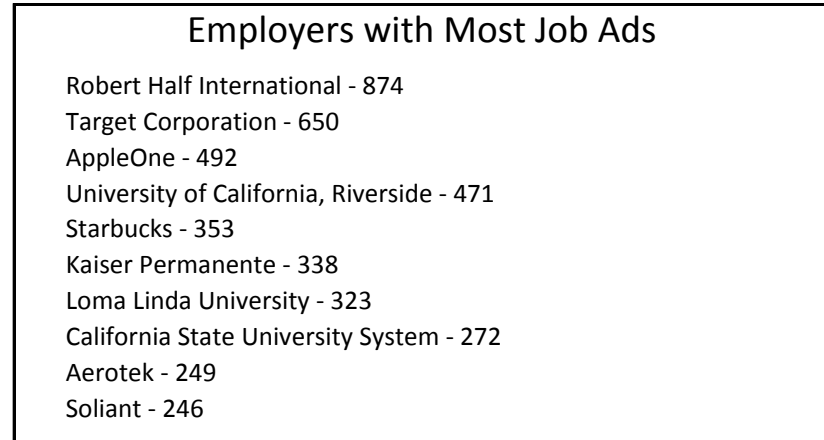

Recent Job Ads for Riverside San Bernardino Ontario MSA Not Seasonally Adjusted - October 2017

Note: The data provided does not suggest that the occupations of the unemployed directly align with the occupations of the advertised vacancies.
Sources: Employment Development Department, Labor Market Information Division; Help Wanted Online from The Conference Board and WANTED Technologies