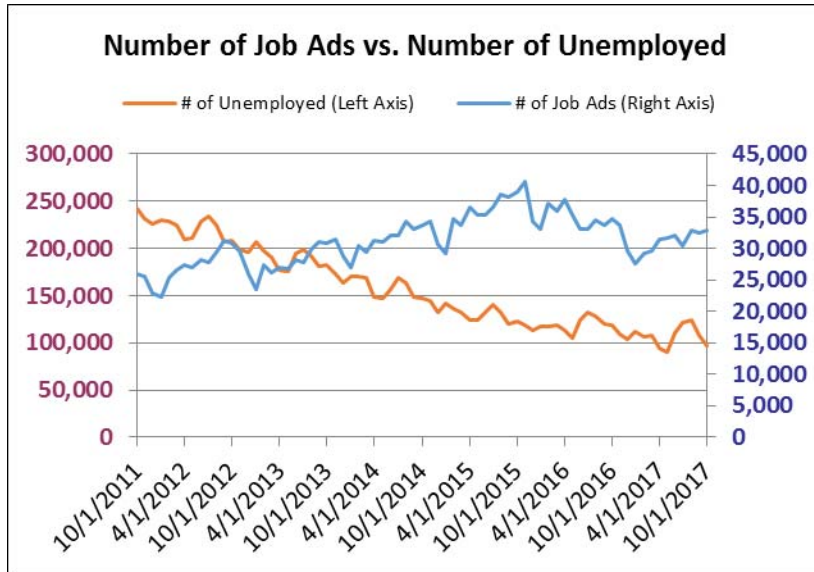

Recent Job Ads for Riverside San Bernardino Ontario MSA Not Seasonally Adjusted - October 2017

Note: The data provided does not suggest that the occupations of the unemployed directly align with the occupations of the advertised vacancies.
Sources: Employment Development Department, Labor Market Information Division; Help Wanted Online from The Conference Board and WANTED Technologies