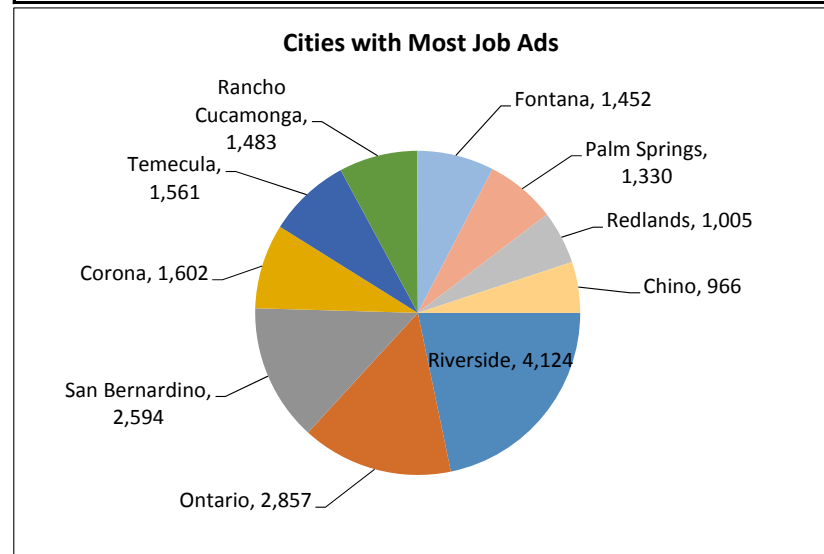

Recent Job Ads for Riverside San Bernardino Ontario MSA Not Seasonally Adjusted - October 2017

Note: The data provided does not suggest that the occupations of the unemployed directly align with the occupations of the advertised vacancies.
Sources: Employment Development Department, Labor Market Information Division; Help Wanted Online from The Conference Board and WANTED Technologies