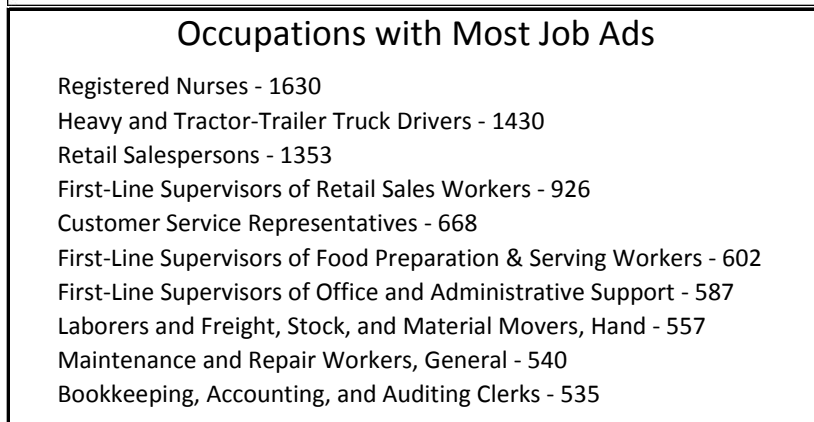

Recent Job Ads for Riverside San Bernardino Ontario MSA Not Seasonally Adjusted - October 2017

Note: The data provided does not suggest that the occupations of the unemployed directly align with the occupations of the advertised vacancies.
Sources: Employment Development Department, Labor Market Information Division; Help Wanted Online from The Conference Board and WANTED Technologies