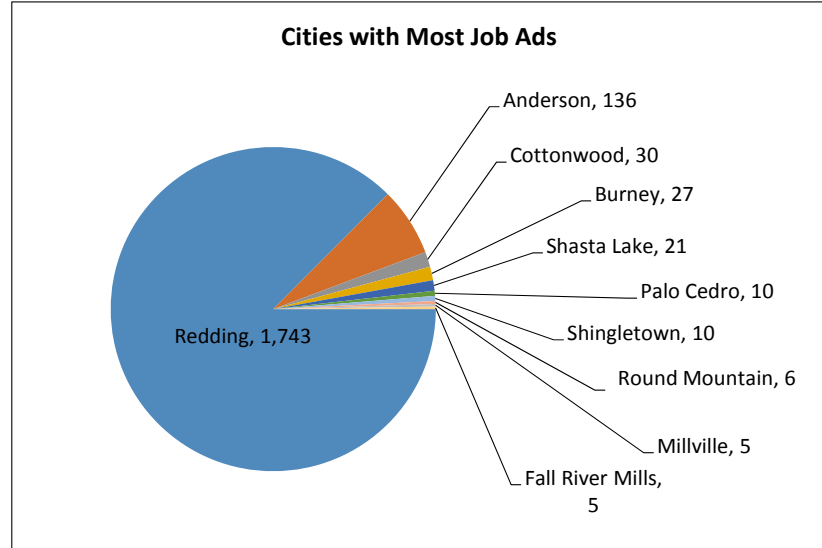

# Recent Job Ads for Redding MSA Not Seasonally Adjusted - April 2017

Note: The data provided does not suggest that the occupations of the unemployed directly align with the occupations of the advertised vacancies.  
Sources: Employment Development Department, Labor Market Information Division; Help Wanted Online from The Conference Board and WANTED Technologies