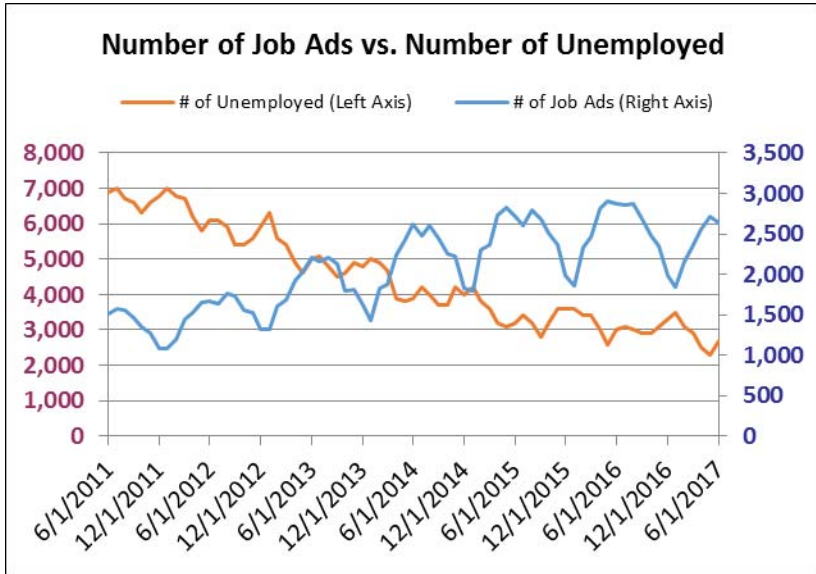

# Recent Job Ads for Napa MSA Not Seasonally Adjusted - June 2017

Note: The data provided does not suggest that the occupations of the unemployed directly align with the occupations of the advertised vacancies.  
Sources: Employment Development Department, Labor Market Information Division; Help Wanted Online from The Conference Board and WANTED Technologies