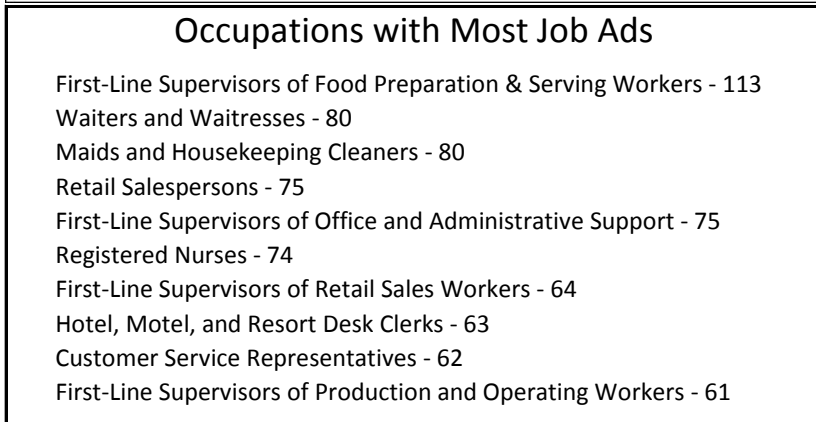

# Recent Job Ads for Napa MSA Not Seasonally Adjusted - June 2017

Note: The data provided does not suggest that the occupations of the unemployed directly align with the occupations of the advertised vacancies.  
Sources: Employment Development Department, Labor Market Information Division; Help Wanted Online from The Conference Board and WANTED Technologies