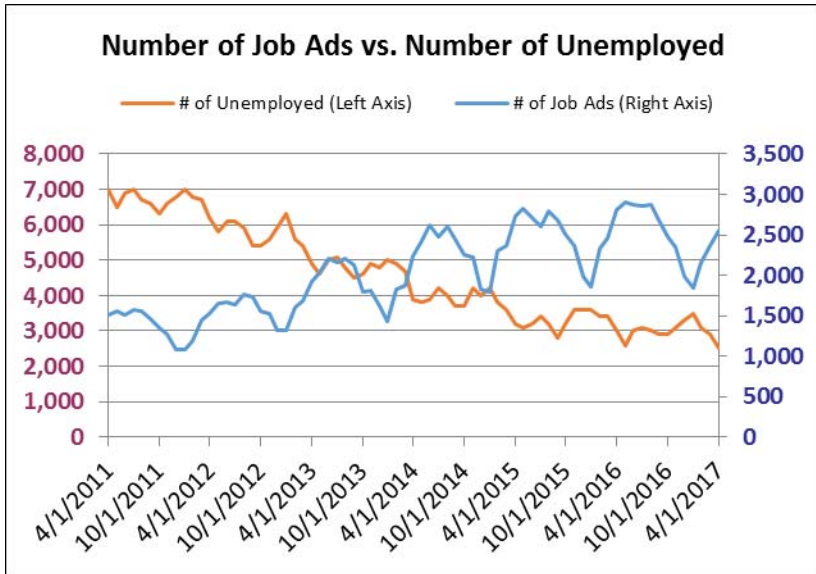

Recent Job Ads for Napa MSA Not Seasonally Adjusted - April 2017

Note: The data provided does not suggest that the occupations of the unemployed directly align with the occupations of the advertised vacancies.
Sources: Employment Development Department, Labor Market Information Division; Help Wanted Online from The Conference Board and WANTED Technologies