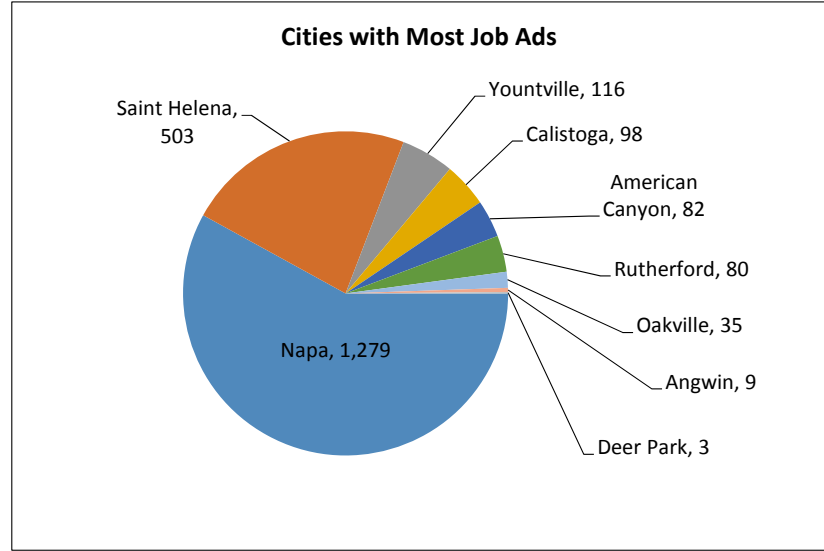

# Recent Job Ads for Napa MSA Not Seasonally Adjusted - June 2017

Note: The data provided does not suggest that the occupations of the unemployed directly align with the occupations of the advertised vacancies.  
Sources: Employment Development Department, Labor Market Information Division; Help Wanted Online from The Conference Board and WANTED Technologies