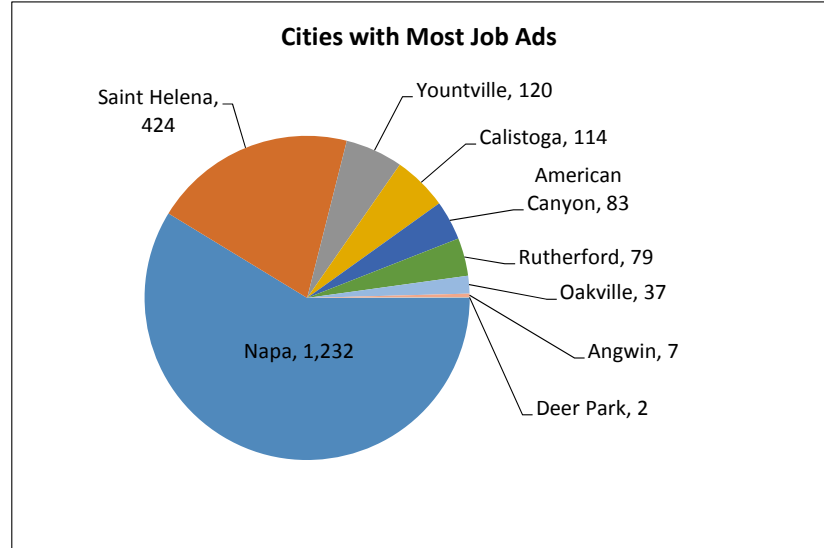

Recent Job Ads for Napa MSA Not Seasonally Adjusted - April 2017

Note: The data provided does not suggest that the occupations of the unemployed directly align with the occupations of the advertised vacancies.
Sources: Employment Development Department, Labor Market Information Division; Help Wanted Online from The Conference Board and WANTED Technologies