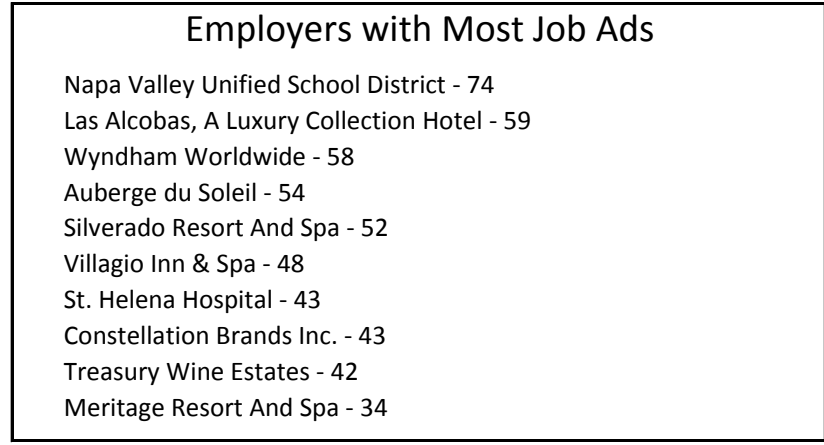

# Recent Job Ads for Napa MSA Not Seasonally Adjusted - June 2017

Note: The data provided does not suggest that the occupations of the unemployed directly align with the occupations of the advertised vacancies.  
Sources: Employment Development Department, Labor Market Information Division; Help Wanted Online from The Conference Board and WANTED Technologies