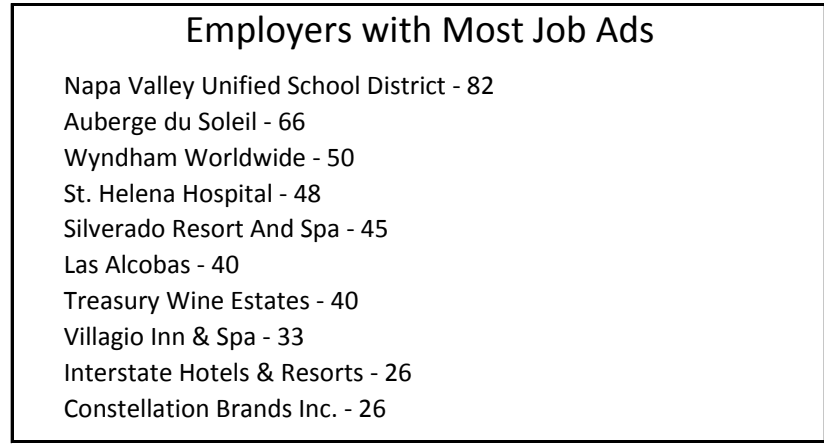

Recent Job Ads for Napa MSA Not Seasonally Adjusted - April 2017

Note: The data provided does not suggest that the occupations of the unemployed directly align with the occupations of the advertised vacancies.
Sources: Employment Development Department, Labor Market Information Division; Help Wanted Online from The Conference Board and WANTED Technologies