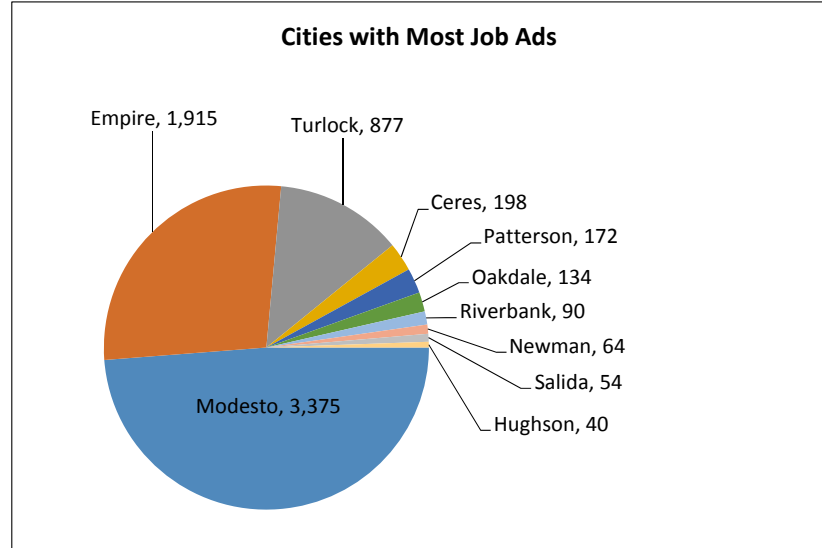

Recent Job Ads for Modesto MSA Not Seasonally Adjusted - June 2017

Note: The data provided does not suggest that the occupations of the unemployed directly align with the occupations of the advertised vacancies.
Sources: Employment Development Department, Labor Market Information Division; Help Wanted Online from The Conference Board and WANTED Technologies