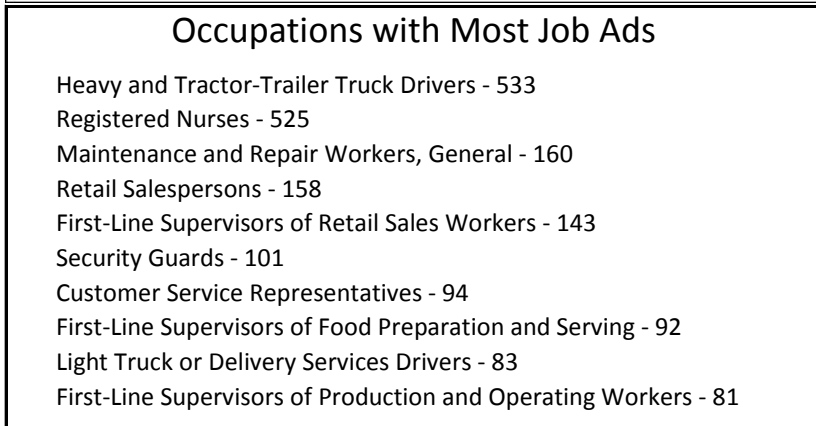

Recent Job Ads for Modesto MSA Not Seasonally Adjusted - June 2017

Note: The data provided does not suggest that the occupations of the unemployed directly align with the occupations of the advertised vacancies.
Sources: Employment Development Department, Labor Market Information Division; Help Wanted Online from The Conference Board and WANTED Technologies