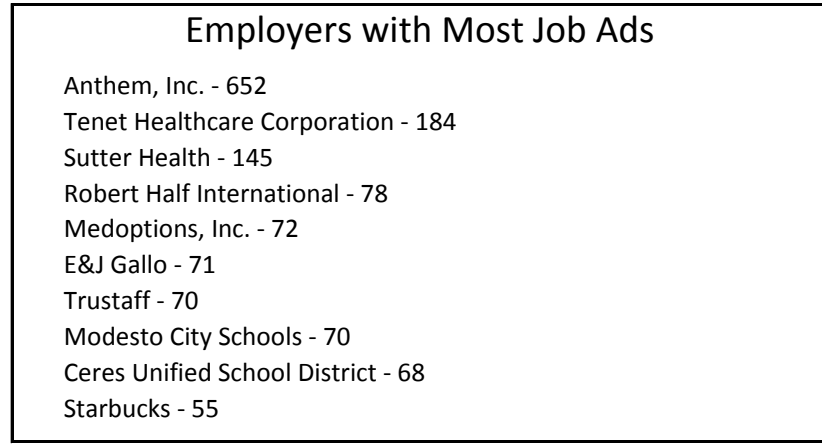

Recent Job Ads for Modesto MSA Not Seasonally Adjusted - August 2017

Note: The data provided does not suggest that the occupations of the unemployed directly align with the occupations of the advertised vacancies.
Sources: Employment Development Department, Labor Market Information Division; Help Wanted Online from The Conference Board and WANTED Technologies