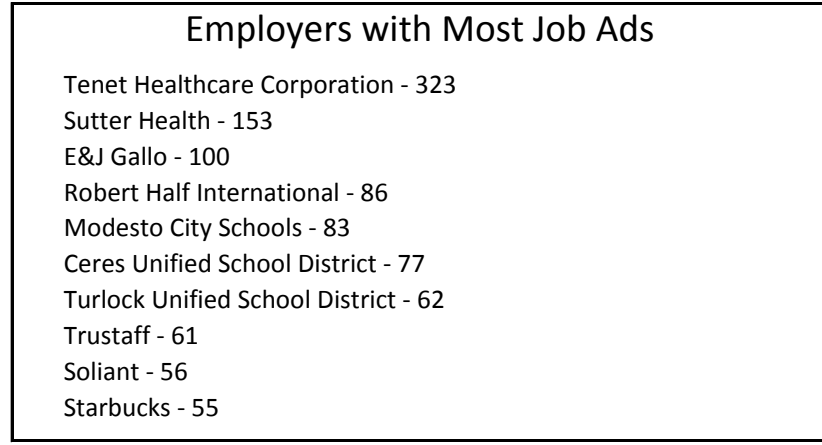

Recent Job Ads for Modesto MSA Not Seasonally Adjusted - June 2017

Note: The data provided does not suggest that the occupations of the unemployed directly align with the occupations of the advertised vacancies.
Sources: Employment Development Department, Labor Market Information Division; Help Wanted Online from The Conference Board and WANTED Technologies