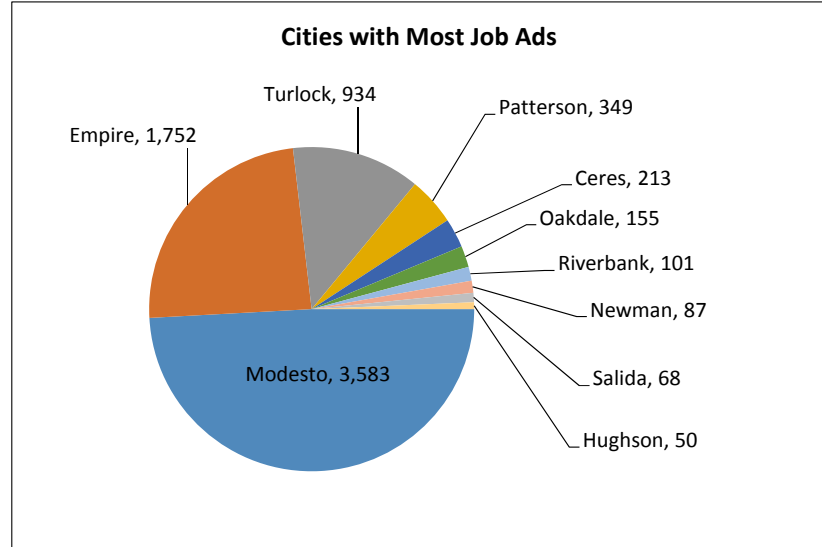

Recent Job Ads for Modesto MSA Not Seasonally Adjusted - August 2017

Note: The data provided does not suggest that the occupations of the unemployed directly align with the occupations of the advertised vacancies.
Sources: Employment Development Department, Labor Market Information Division; Help Wanted Online from The Conference Board and WANTED Technologies