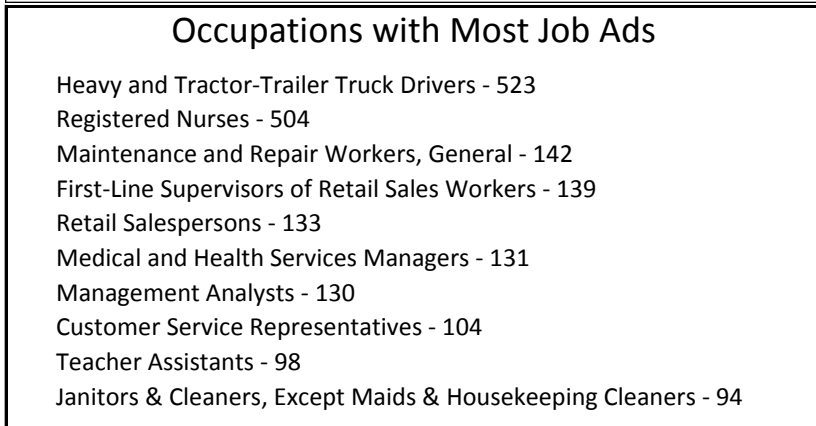

Recent Job Ads for Modesto MSA Not Seasonally Adjusted - August 2017

Note: The data provided does not suggest that the occupations of the unemployed directly align with the occupations of the advertised vacancies.
Sources: Employment Development Department, Labor Market Information Division; Help Wanted Online from The Conference Board and WANTED Technologies