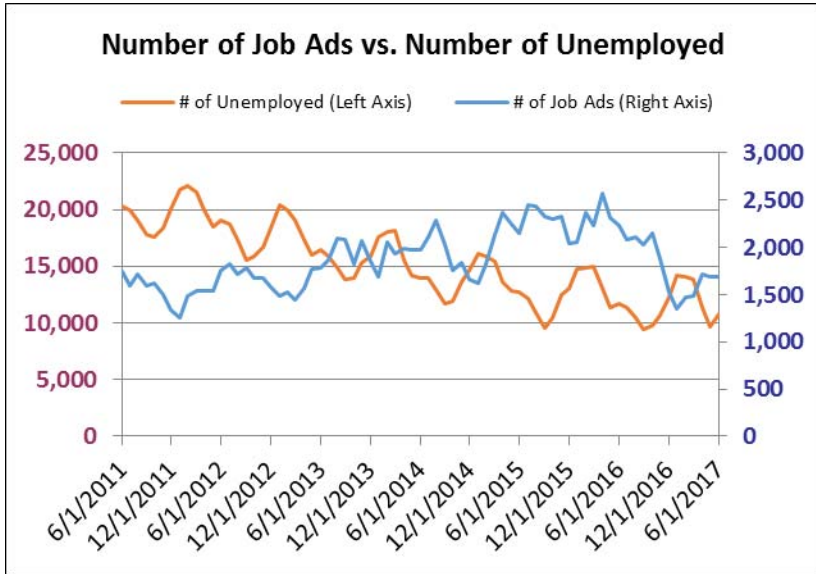

Recent Job Ads for Merced MSA Not Seasonally Adjusted - June 2017

- ### Employers with Most Job Ads
- Merced County Office of Education - 95
 - Foster Farms - 79
 - Dignity Health - 53
 - Los Banos Unified School District - 43
 - Mercy Medical Center - 36
 - University of California, Merced - 32
 - Gustine Unified School District - 27
 - Centerline - 25
 - Robert Half International - 23
 - Starbucks - 23

- ### Occupations with Most Job Ads
- Heavy and Tractor-Trailer Truck Drivers - 118
 - Registered Nurses - 78
 - First-Line Supervisors of Retail Sales Workers - 40
 - First-Line Supervisors of Production and Operating Workers - 39
 - Coaches and Scouts - 38
 - Teacher Assistants - 35
 - Physical Therapists - 33
 - Social and Human Service Assistants - 33
 - Retail Salespersons - 31
 - Maintenance and Repair Workers, General - 31