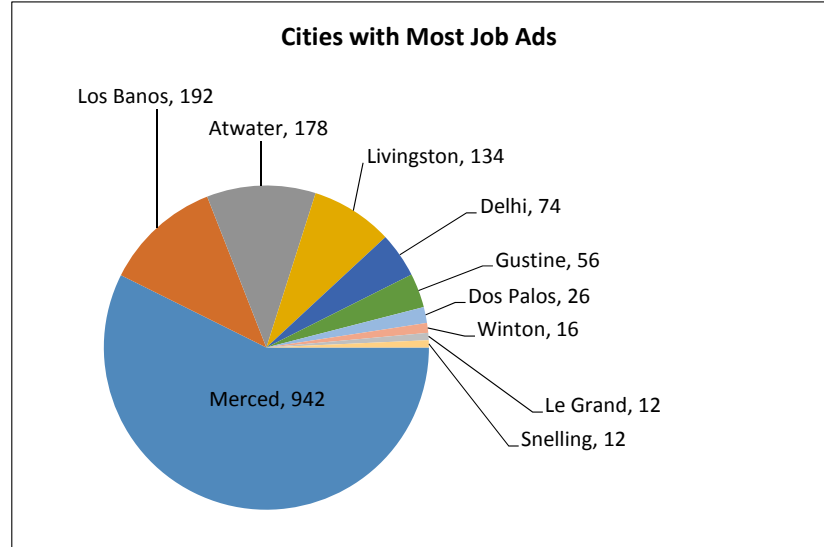

Recent Job Ads for Merced MSA Not Seasonally Adjusted - June 2017

- ### Employers with Most Job Ads
- Merced County Office of Education - 95
 - Foster Farms - 79
 - Dignity Health - 53
 - Los Banos Unified School District - 43
 - Mercy Medical Center - 36
 - University of California, Merced - 32
 - Gustine Unified School District - 27
 - Centerline - 25
 - Robert Half International - 23
 - Starbucks - 23

- ### Occupations with Most Job Ads
- Heavy and Tractor-Trailer Truck Drivers - 118
 - Registered Nurses - 78
 - First-Line Supervisors of Retail Sales Workers - 40
 - First-Line Supervisors of Production and Operating Workers - 39
 - Coaches and Scouts - 38
 - Teacher Assistants - 35
 - Physical Therapists - 33
 - Social and Human Service Assistants - 33
 - Retail Salespersons - 31
 - Maintenance and Repair Workers, General - 31