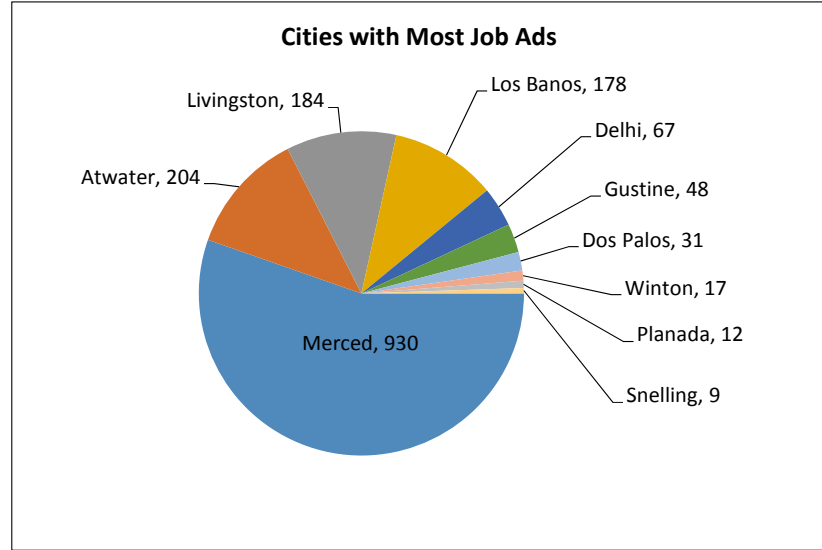

Recent Job Ads for Merced MSA Not Seasonally Adjusted - April 2017

Note: The data provided does not suggest that the occupations of the unemployed directly align with the occupations of the advertised vacancies.
Sources: Employment Development Department, Labor Market Information Division; Help Wanted Online from The Conference Board and WANTED Technologies