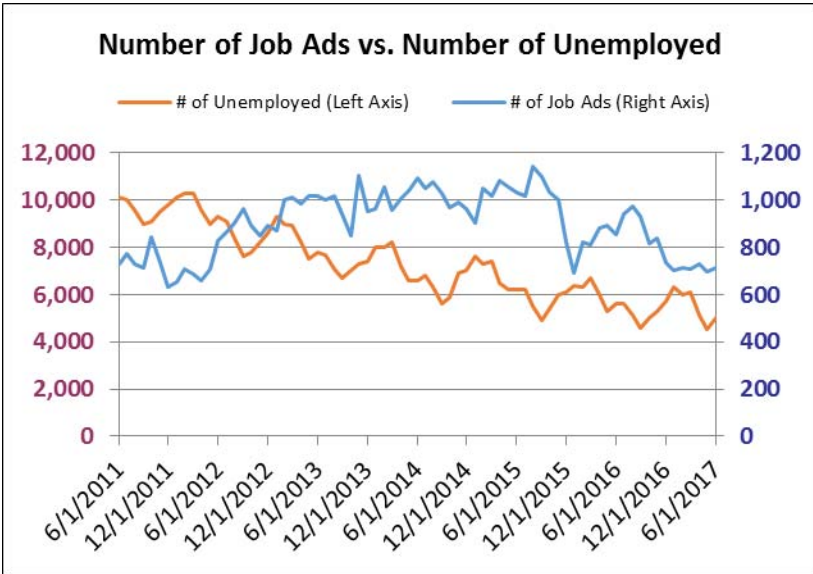

Recent Job Ads for Madera MSA Not Seasonally Adjusted - June 2017

- ### Employers with Most Job Ads
- Madera Unified School District - 39
 - Soliant - 24
 - Randstad - 23
 - Madera Community Hospital - 22
 - Oldcastle - 18
 - Madera County Office of Education - 14
 - Constellation Brands Inc. - 13
 - Pilot Flying J - 13
 - Golden Valley Unified School District - 13
 - Starbucks - 11

- ### Occupations with Most Job Ads
- Registered Nurses - 53
 - Heavy and Tractor-Trailer Truck Drivers - 30
 - Teacher Assistants - 24
 - Speech-Language Pathologists - 23
 - Maintenance and Repair Workers, General - 20
 - First-Line Supervisors of Food Preparation and Serving - 19
 - First-Line Supervisors of Retail Sales Workers - 17
 - Critical Care Nurses - 15
 - First-Line Supervisors of Production and Operating Workers - 14
 - Customer Service Representatives - 12