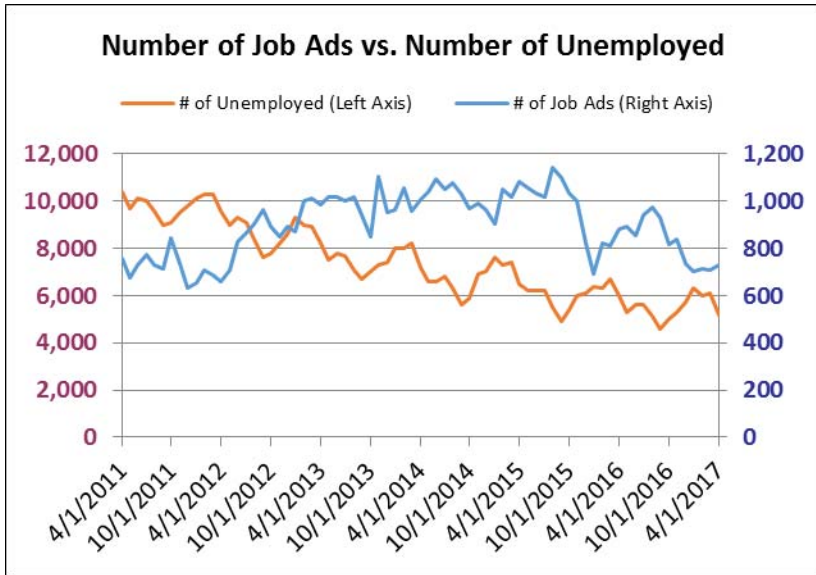

# Recent Job Ads for Madera MSA Not Seasonally Adjusted - April 2017

- ### Employers with Most Job Ads
- Madera Unified - 58
  - Madera Community Hospital - 26
  - Oldcastle - 16
  - Madera County - 14
  - Madera County Office of Education - 13
  - Chowchilla Union High - 13
  - Randstad - 12
  - Soliant - 12
  - Golden Valley Unified School District - 12
  - Chowchilla Elementary School District - 11

- ### Occupations with Most Job Ads
- Registered Nurses - 51
  - Heavy and Tractor-Trailer Truck Drivers - 39
  - Speech-Language Pathologists - 30
  - Teacher Assistants - 29
  - Maintenance and Repair Workers, General - 18
  - Secondary School Teachers, Except Special & Career/Technical - 16
  - First-Line Supervisors of Production & Operating Workers - 14
  - Elementary School Teachers, Except Special Education - 13
  - Middle School Teachers, Except Special & Career/Technical - 13
  - Retail Salespersons - 12