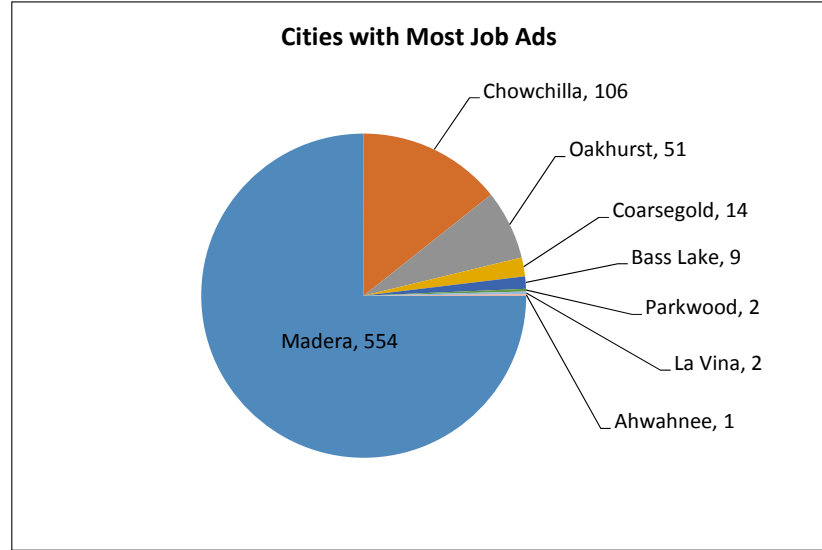

# Recent Job Ads for Madera MSA Not Seasonally Adjusted - April 2017

- ### Employers with Most Job Ads
- Madera Unified - 58
  - Madera Community Hospital - 26
  - Oldcastle - 16
  - Madera County - 14
  - Madera County Office of Education - 13
  - Chowchilla Union High - 13
  - Randstad - 12
  - Soliant - 12
  - Golden Valley Unified School District - 12
  - Chowchilla Elementary School District - 11

- ### Occupations with Most Job Ads
- Registered Nurses - 51
  - Heavy and Tractor-Trailer Truck Drivers - 39
  - Speech-Language Pathologists - 30
  - Teacher Assistants - 29
  - Maintenance and Repair Workers, General - 18
  - Secondary School Teachers, Except Special & Career/Technical - 16
  - First-Line Supervisors of Production & Operating Workers - 14
  - Elementary School Teachers, Except Special Education - 13
  - Middle School Teachers, Except Special & Career/Technical - 13
  - Retail Salespersons - 12