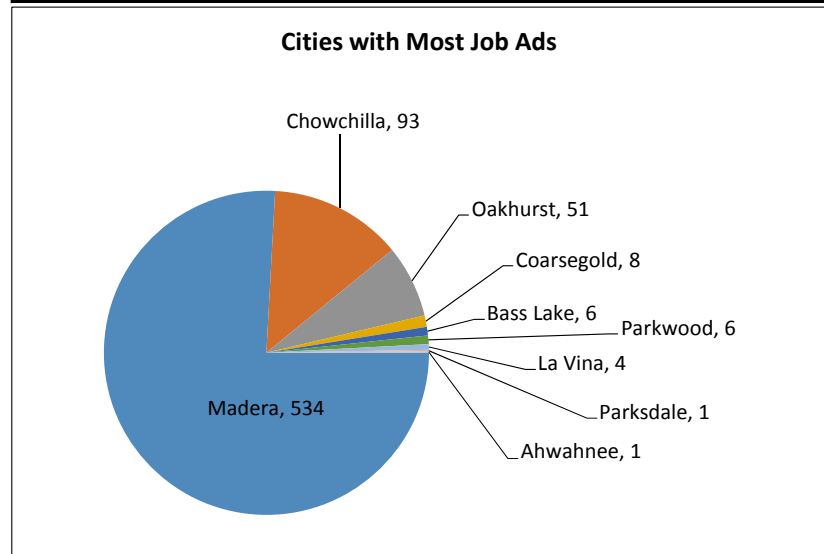

Recent Job Ads for Madera MSA Not Seasonally Adjusted - June 2017

- ### Employers with Most Job Ads
- Madera Unified School District - 39
 - Soliant - 24
 - Randstad - 23
 - Madera Community Hospital - 22
 - Oldcastle - 18
 - Madera County Office of Education - 14
 - Constellation Brands Inc. - 13
 - Pilot Flying J - 13
 - Golden Valley Unified School District - 13
 - Starbucks - 11

- ### Occupations with Most Job Ads
- Registered Nurses - 53
 - Heavy and Tractor-Trailer Truck Drivers - 30
 - Teacher Assistants - 24
 - Speech-Language Pathologists - 23
 - Maintenance and Repair Workers, General - 20
 - First-Line Supervisors of Food Preparation and Serving - 19
 - First-Line Supervisors of Retail Sales Workers - 17
 - Critical Care Nurses - 15
 - First-Line Supervisors of Production and Operating Workers - 14
 - Customer Service Representatives - 12