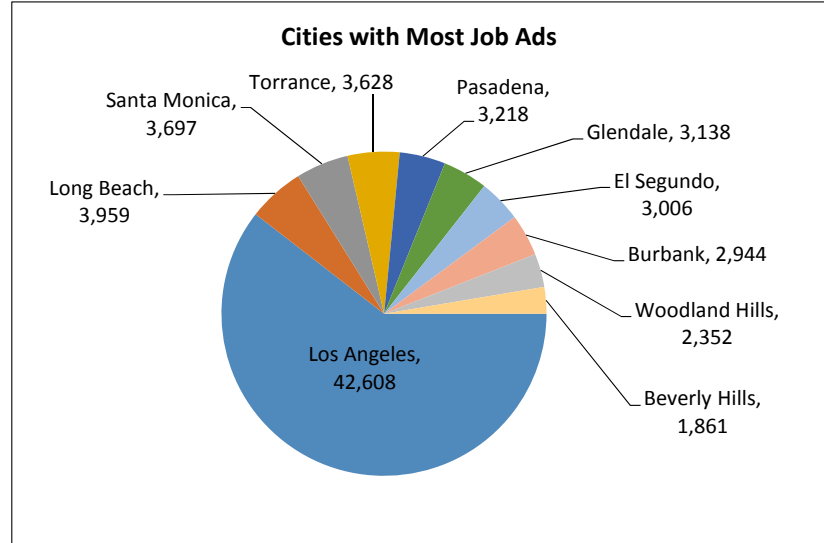

Recent Job Ads for Los Angeles Long Beach Glendale MD Not Seasonally Adjusted - August 2017

- ### Employers with Most Job Ads
- Anthem, Inc. - 5998
 - Robert Half International - 3342
 - University Of Southern California - 1631
 - Allied Universal Corp. - 1376
 - AppleOne - 1334
 - Providence Health & Services - 1167
 - Northrop Grumman - 1065
 - Kaiser Permanente - 913
 - Starbucks - 856
 - Randstad - 814

- ### Occupations with Most Job Ads
- Registered Nurses - 4809
 - Marketing Managers - 2719
 - Security Guards - 2302
 - Retail Salespersons - 2286
 - Software Developers, Applications - 2274
 - First-Line Supervisors of Retail Sales Workers - 2262
 - First-Line Supervisors of Food Preparation & Serving Workers - 2144
 - Management Analysts - 2067
 - Executive Secretaries & Executive Administrative Assistants - 2053
 - Customer Service Representatives - 2017