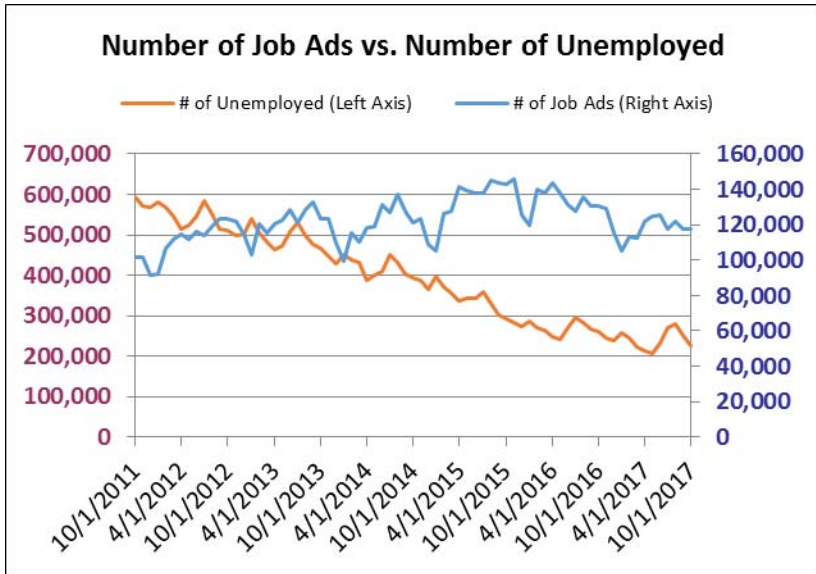

# Recent Job Ads for Los Angeles Long Beach Glendale MD Not Seasonally Adjusted - October 2017

### Employers with Most Job Ads

|                                   |      |
|-----------------------------------|------|
| Robert Half International         | 3280 |
| Target Corporation                | 1462 |
| University of Southern California | 1450 |
| AppleOne                          | 1419 |
| Uber LLC                          | 1213 |
| Northrop Grumman                  | 1182 |
| Allied Universal Corporation      | 1065 |
| Randstad                          | 902  |
| Starbucks                         | 855  |
| Kaiser Permanente                 | 835  |