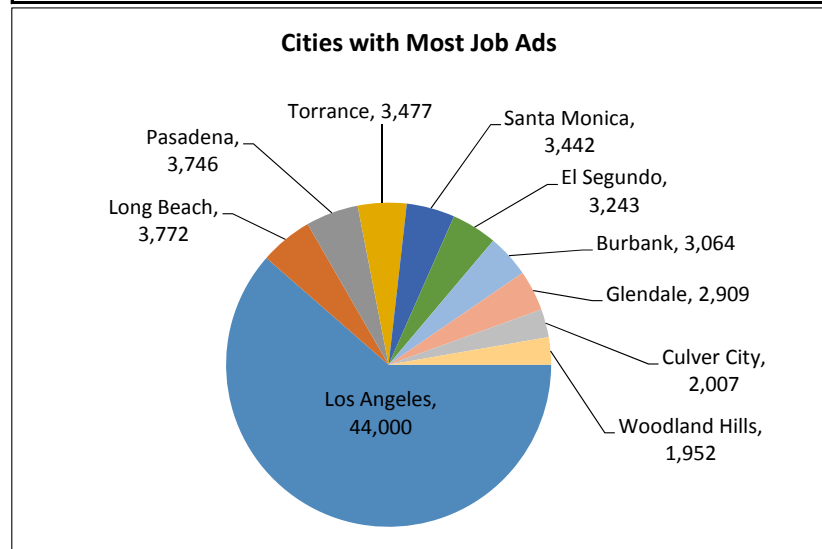

Note: The data provided does not suggest that the occupations of the unemployed directly align with the occupations of the advertised vacancies.
Sources: Employment Development Department, Labor Market Information Division; Help Wanted Online from The Conference Board and WANTED Technologies