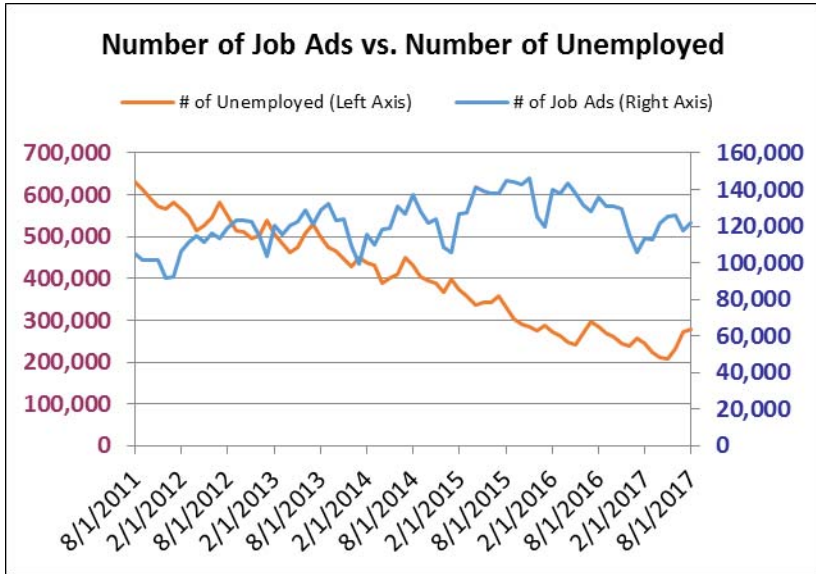

Recent Job Ads for Los Angeles Long Beach Glendale MD Not Seasonally Adjusted - August 2017

- ### Employers with Most Job Ads
- Anthem, Inc. - 5998
 - Robert Half International - 3342
 - University Of Southern California - 1631
 - Allied Universal Corp. - 1376
 - AppleOne - 1334
 - Providence Health & Services - 1167
 - Northrop Grumman - 1065
 - Kaiser Permanente - 913
 - Starbucks - 856
 - Randstad - 814

- ### Occupations with Most Job Ads
- Registered Nurses - 4809
 - Marketing Managers - 2719
 - Security Guards - 2302
 - Retail Salespersons - 2286
 - Software Developers, Applications - 2274
 - First-Line Supervisors of Retail Sales Workers - 2262
 - First-Line Supervisors of Food Preparation & Serving Workers - 2144
 - Management Analysts - 2067
 - Executive Secretaries & Executive Administrative Assistants - 2053
 - Customer Service Representatives - 2017