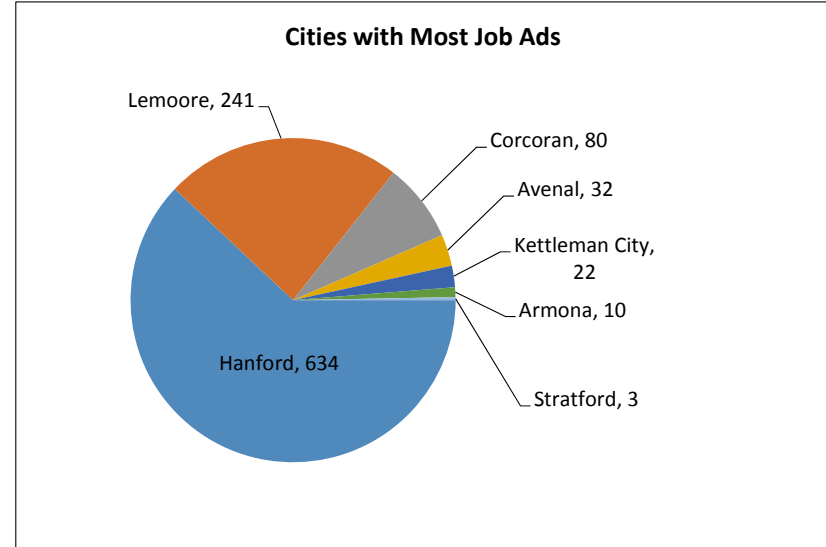

# Recent Job Ads for Hanford Corcoran MSA Not Seasonally Adjusted - April 2017

Note: The data provided does not suggest that the occupations of the unemployed directly align with the occupations of the advertised vacancies.  
Sources: Employment Development Department, Labor Market Information Division; Help Wanted Online from The Conference Board and WANTED Technologies