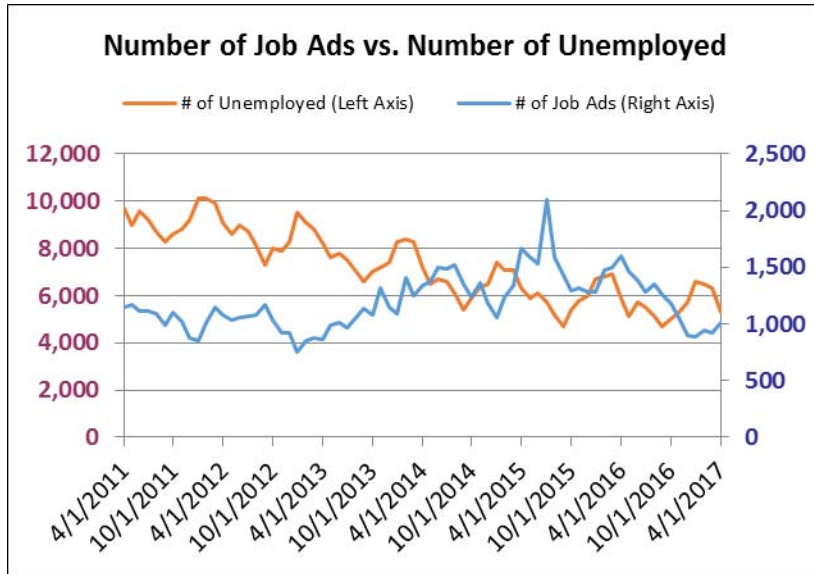

# Recent Job Ads for Hanford Corcoran MSA Not Seasonally Adjusted - April 2017

Note: The data provided does not suggest that the occupations of the unemployed directly align with the occupations of the advertised vacancies.  
Sources: Employment Development Department, Labor Market Information Division; Help Wanted Online from The Conference Board and WANTED Technologies