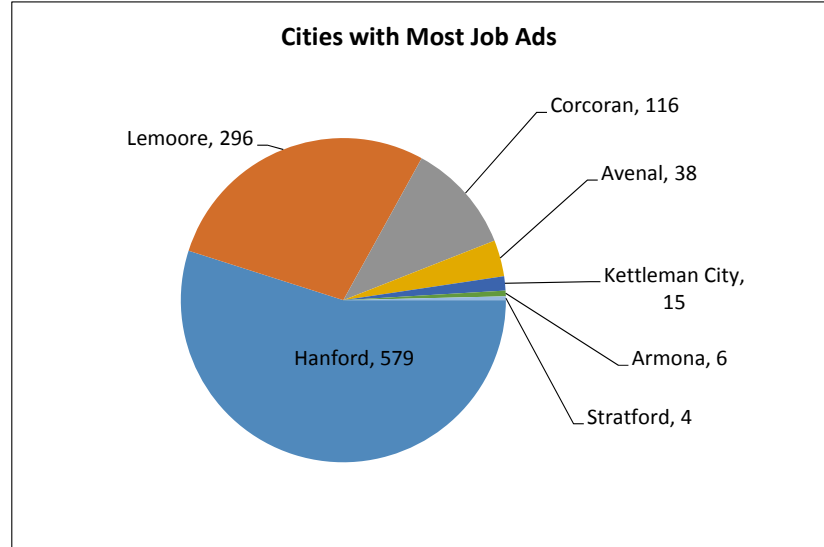

Recent Job Ads for Hanford Corcoran MSA Not Seasonally Adjusted - August 2017

Note: The data provided does not suggest that the occupations of the unemployed directly align with the occupations of the advertised vacancies.
Sources: Employment Development Department, Labor Market Information Division; Help Wanted Online from The Conference Board and WANTED Technologies