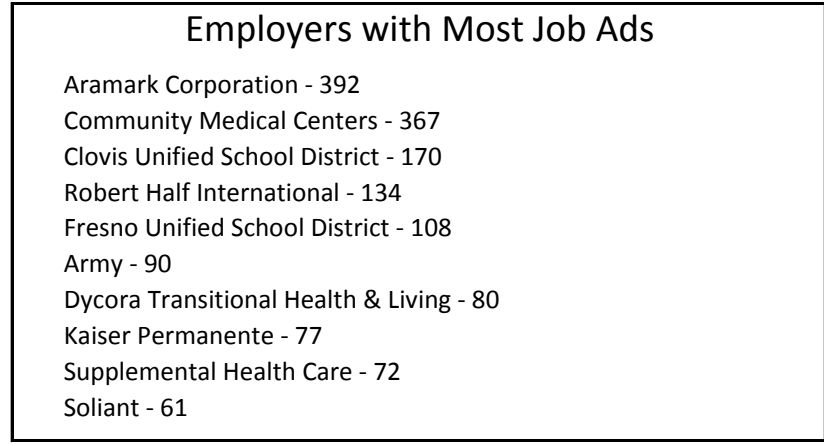

# Recent Job Ads for Fresno MSA Not Seasonally Adjusted - April 2017

Note: The data provided does not suggest that the occupations of the unemployed directly align with the occupations of the advertised vacancies.  
Sources: Employment Development Department, Labor Market Information Division; Help Wanted Online from The Conference Board and WANTED Technologies