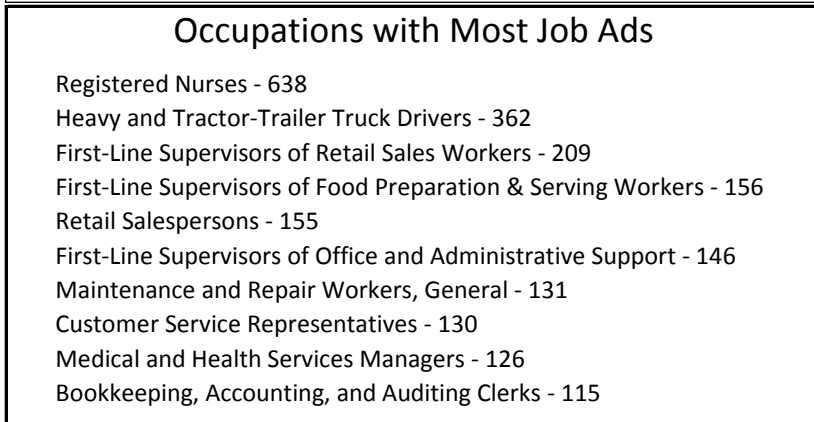

# Recent Job Ads for Fresno MSA Not Seasonally Adjusted - April 2017

Note: The data provided does not suggest that the occupations of the unemployed directly align with the occupations of the advertised vacancies.  
Sources: Employment Development Department, Labor Market Information Division; Help Wanted Online from The Conference Board and WANTED Technologies