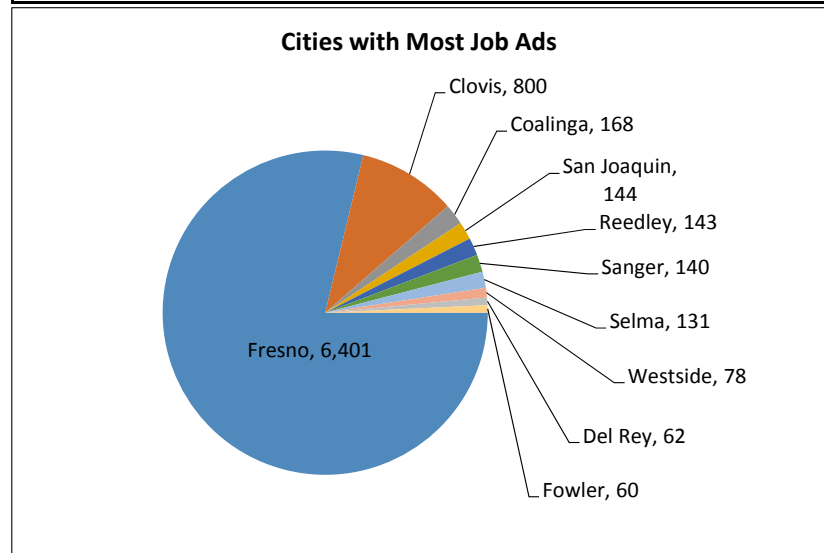

Note: The data provided does not suggest that the occupations of the unemployed directly align with the occupations of the advertised vacancies.
Sources: Employment Development Department, Labor Market Information Division; Help Wanted Online from The Conference Board and WANTED Technologies