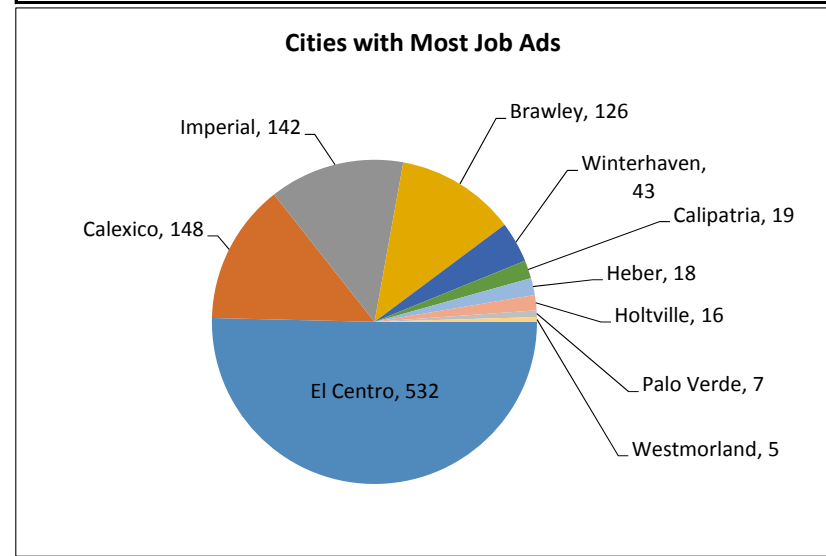

Recent Job Ads for El Centro MSA Not Seasonally Adjusted - April 2017

Note: The data provided does not suggest that the occupations of the unemployed directly align with the occupations of the advertised vacancies.
Sources: Employment Development Department, Labor Market Information Division; Help Wanted Online from The Conference Board and WANTED Technologies