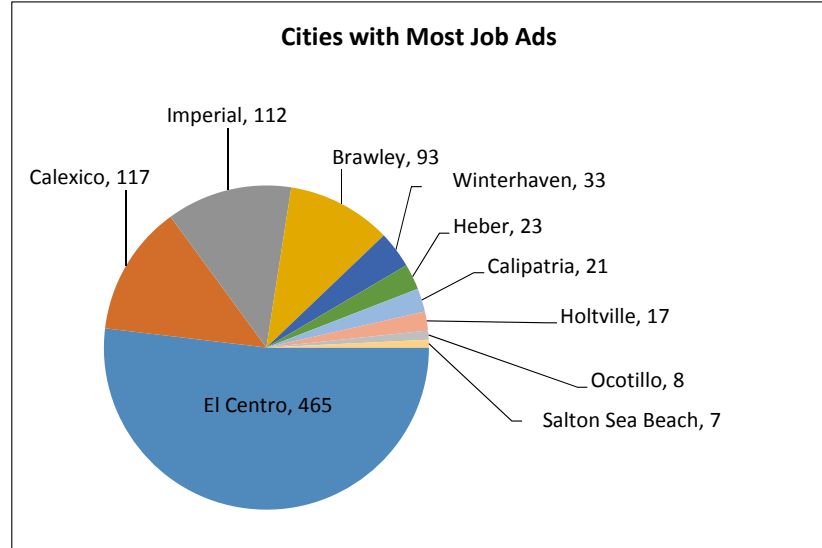

Recent Job Ads for El Centro MSA Not Seasonally Adjusted - June 2017

Note: The data provided does not suggest that the occupations of the unemployed directly align with the occupations of the advertised vacancies.
Sources: Employment Development Department, Labor Market Information Division; Help Wanted Online from The Conference Board and WANTED Technologies