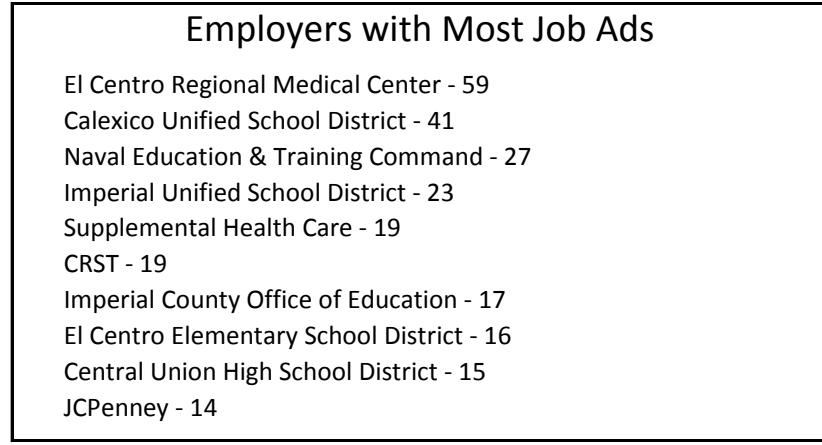

Recent Job Ads for El Centro MSA Not Seasonally Adjusted - June 2017

Note: The data provided does not suggest that the occupations of the unemployed directly align with the occupations of the advertised vacancies.
Sources: Employment Development Department, Labor Market Information Division; Help Wanted Online from The Conference Board and WANTED Technologies