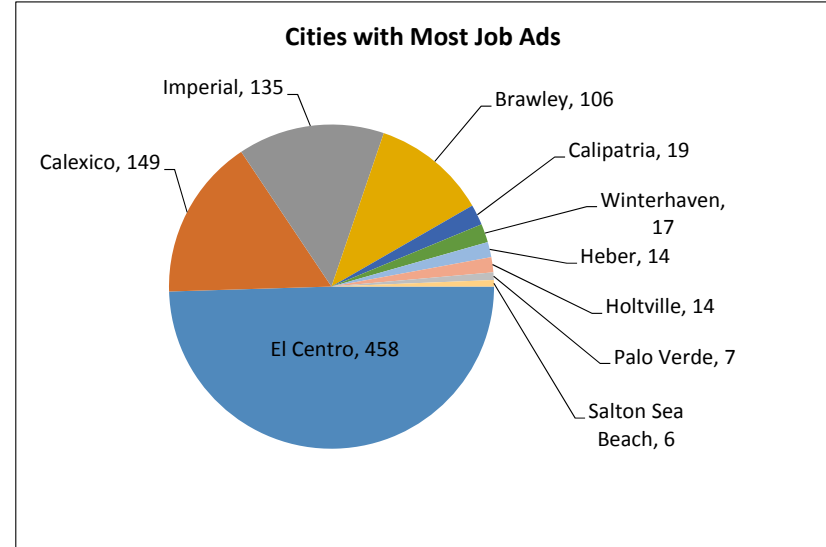

Recent Job Ads for El Centro MSA Not Seasonally Adjusted - October 2017

Note: The data provided does not suggest that the occupations of the unemployed directly align with the occupations of the advertised vacancies.
Sources: Employment Development Department, Labor Market Information Division; Help Wanted Online from The Conference Board and WANTED Technologies