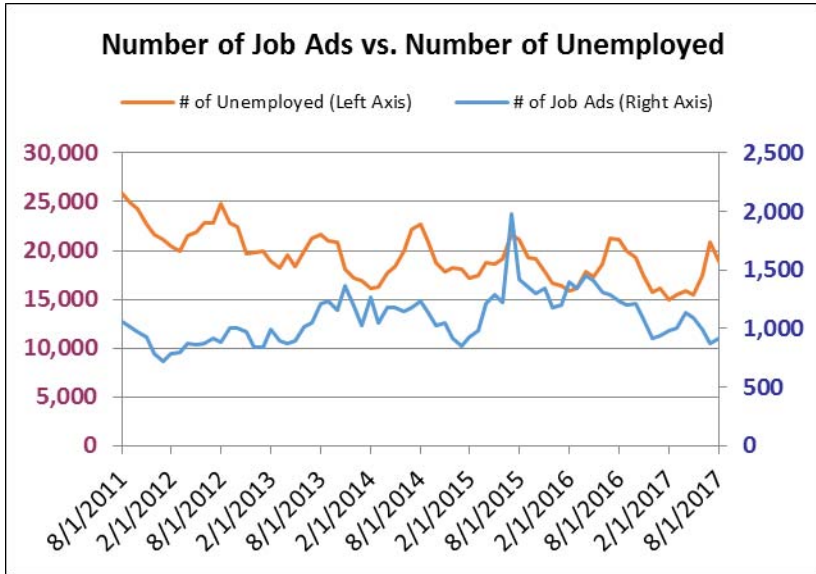

# Recent Job Ads for El Centro MSA Not Seasonally Adjusted - August 2017

- ### Employers with Most Job Ads
- El Centro Regional Medical Center - 47
  - Calexico Unified School District - 42
  - Medoptions, Inc. - 40
  - CRST - 19
  - Imperial County Office Of Education - 18
  - Imperial Unified School District - 15
  - Accentcare - 13
  - Brawley Elementary School District - 13
  - El Centro Elementary School District - 13
  - Volunteers Of America - 12

- ### Occupations with Most Job Ads
- Registered Nurses - 67
  - Heavy and Tractor-Trailer Truck Drivers - 60
  - First-Line Supervisors of Retail Sales Workers - 34
  - Retail Salespersons - 26
  - Physical Therapists - 24
  - Elementary School Teachers, Except Special Education - 22
  - Secondary School Teachers, Except Special & Career/Technical - 18
  - Teacher Assistants - 18
  - Education Administrators, Elementary and Secondary School - 17
  - Maintenance and Repair Workers, General - 15