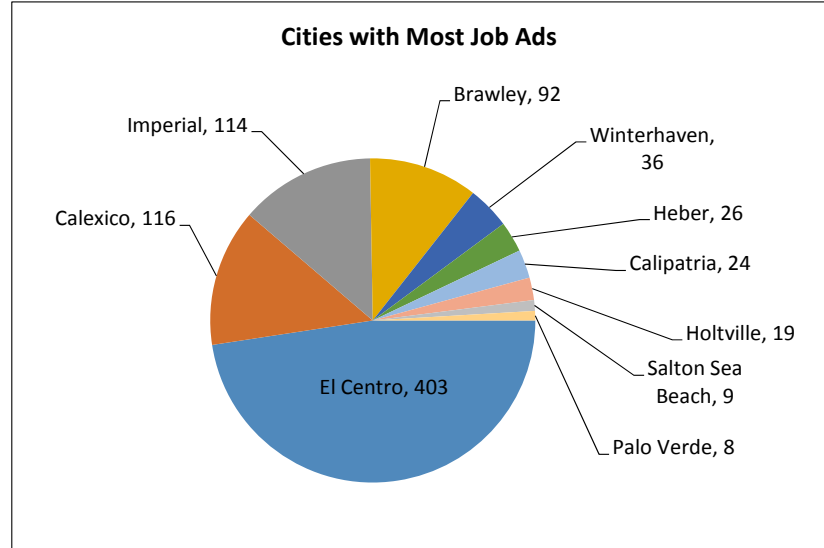

# Recent Job Ads for El Centro MSA Not Seasonally Adjusted - August 2017

- ### Employers with Most Job Ads
- El Centro Regional Medical Center - 47
  - Calexico Unified School District - 42
  - Medoptions, Inc. - 40
  - CRST - 19
  - Imperial County Office Of Education - 18
  - Imperial Unified School District - 15
  - Accentcare - 13
  - Brawley Elementary School District - 13
  - El Centro Elementary School District - 13
  - Volunteers Of America - 12

- ### Occupations with Most Job Ads
- Registered Nurses - 67
  - Heavy and Tractor-Trailer Truck Drivers - 60
  - First-Line Supervisors of Retail Sales Workers - 34
  - Retail Salespersons - 26
  - Physical Therapists - 24
  - Elementary School Teachers, Except Special Education - 22
  - Secondary School Teachers, Except Special & Career/Technical - 18
  - Teacher Assistants - 18
  - Education Administrators, Elementary and Secondary School - 17
  - Maintenance and Repair Workers, General - 15