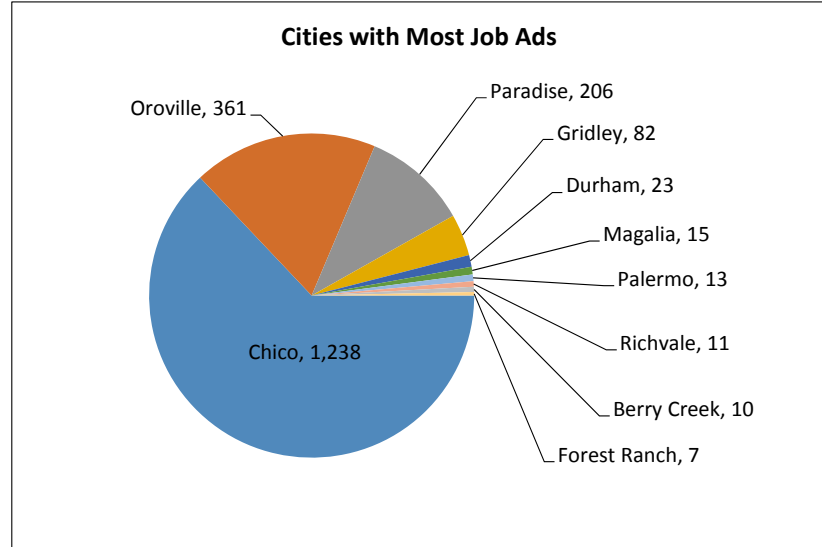

Recent Job Ads for Chico MSA Not Seasonally Adjusted - August 2017

Employers with Most Job Ads

Enloe Medical Center - 55
Butte County Office Of Education - 53
Feather River Hospital - 48
Paradise Unified - 41
California State University System - 38
California Judicial Branch - 32
Medoptions, Inc. - 32
Spherion - 31
Butte-Glenn Community College - 29
Forest Service - 29

Occupations with Most Job Ads

Registered Nurses - 71
Retail Salespersons - 66
First-Line Supervisors of Retail Sales Workers - 57
Heavy and Tractor-Trailer Truck Drivers - 57
Teacher Assistants - 47
Occupational Therapists - 42
Physical Therapists - 40
Personal Care Aides - 39
Customer Service Representatives - 37
Maintenance and Repair Workers, General - 37