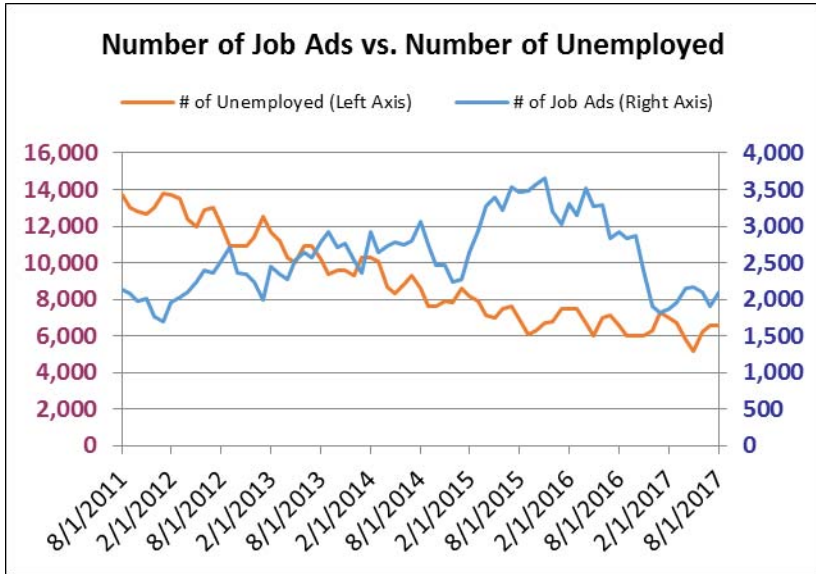

Recent Job Ads for Chico MSA Not Seasonally Adjusted - August 2017

Employers with Most Job Ads

Enloe Medical Center - 55
Butte County Office Of Education - 53
Feather River Hospital - 48
Paradise Unified - 41
California State University System - 38
California Judicial Branch - 32
Medoptions, Inc. - 32
Spherion - 31
Butte-Glenn Community College - 29
Forest Service - 29

Occupations with Most Job Ads

Registered Nurses - 71
Retail Salespersons - 66
First-Line Supervisors of Retail Sales Workers - 57
Heavy and Tractor-Trailer Truck Drivers - 57
Teacher Assistants - 47
Occupational Therapists - 42
Physical Therapists - 40
Personal Care Aides - 39
Customer Service Representatives - 37
Maintenance and Repair Workers, General - 37