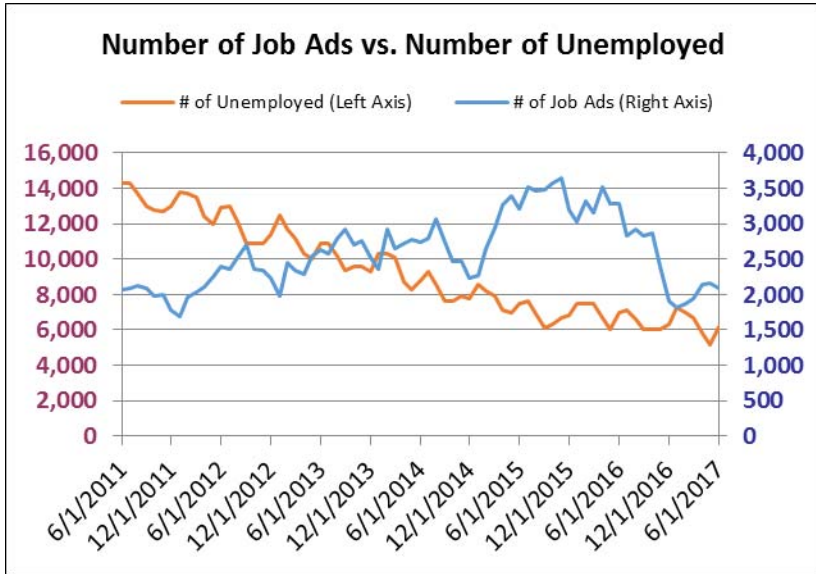

Recent Job Ads for Chico MSA Not Seasonally Adjusted - June 2017

- Employers with Most Job Ads**
- Feather River Hospital - 56
 - Butte County Office of Education - 54
 - California State University System - 45
 - Butte-Glenn Community College - 34
 - Soliant - 34
 - Paradise Unified School District - 27
 - Oroville City Elementary - 26
 - Tri Counties Bank - 26
 - California Judicial Branch - 23
 - Lowe's - 23

- Occupations with Most Job Ads**
- Registered Nurses - 79
 - Retail Salespersons - 65
 - First-Line Supervisors of Retail Sales Workers - 52
 - Heavy and Tractor-Trailer Truck Drivers - 51
 - Maintenance and Repair Workers, General - 49
 - Janitors and Cleaners, Except Maids and Housekeeping - 38
 - Physical Therapists - 37
 - Executive Secretaries & Executive Administrative Assistants - 36
 - Customer Service Representatives - 33
 - Occupational Therapists - 33