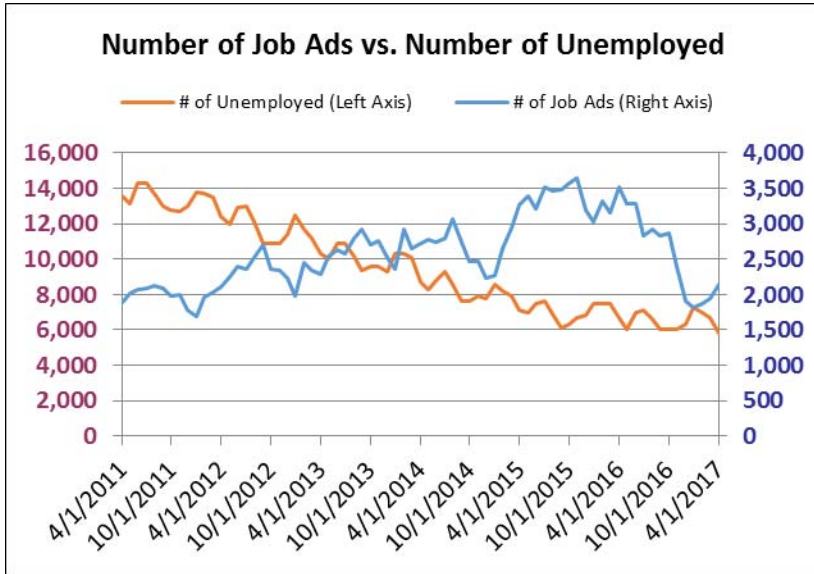

Recent Job Ads for Chico MSA

Not Seasonally Adjusted - April 2017

- ### Employers with Most Job Ads
- Feather River Hospital - 63
 - California State University System - 61
 - Butte County Office of Education - 49
 - Spherion - 41
 - Chico Unified - 35
 - California Judicial Branch - 34
 - Butte-Glenn Community College - 33
 - Paradise Unified - 31
 - Tri Counties Bank - 26
 - Esplanade Campus - 22

- ### Occupations with Most Job Ads
- Registered Nurses - 81
 - Retail Salespersons - 70
 - First-Line Supervisors of Retail Sales Workers - 59
 - Heavy and Tractor-Trailer Truck Drivers - 51
 - Maintenance and Repair Workers, General - 42
 - Teacher Assistants - 39
 - Customer Service Representatives - 37
 - Executive Secretaries & Executive Administrative Assistants - 37
 - Occupational Therapists - 37
 - Physical Therapists - 33