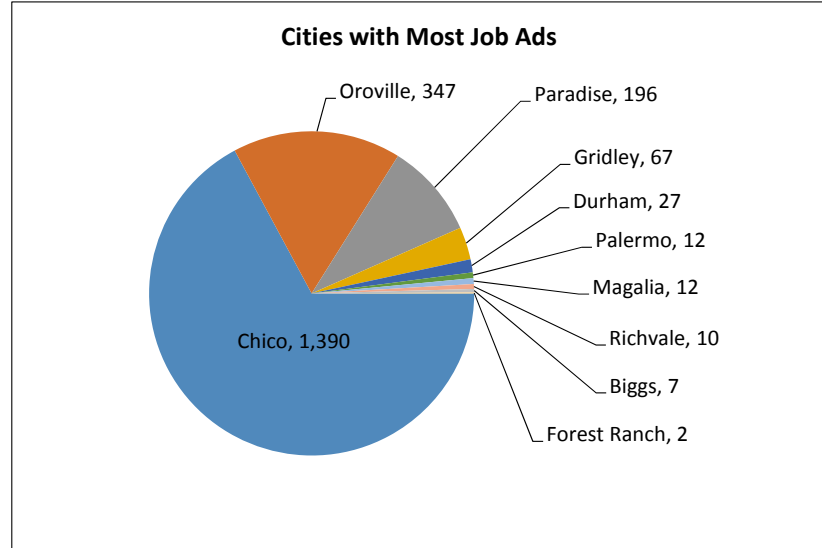

Recent Job Ads for Chico MSA

Not Seasonally Adjusted - April 2017

- ### Employers with Most Job Ads
- Feather River Hospital - 63
 - California State University System - 61
 - Butte County Office of Education - 49
 - Spherion - 41
 - Chico Unified - 35
 - California Judicial Branch - 34
 - Butte-Glenn Community College - 33
 - Paradise Unified - 31
 - Tri Counties Bank - 26
 - Esplanade Campus - 22

- ### Occupations with Most Job Ads
- Registered Nurses - 81
 - Retail Salespersons - 70
 - First-Line Supervisors of Retail Sales Workers - 59
 - Heavy and Tractor-Trailer Truck Drivers - 51
 - Maintenance and Repair Workers, General - 42
 - Teacher Assistants - 39
 - Customer Service Representatives - 37
 - Executive Secretaries & Executive Administrative Assistants - 37
 - Occupational Therapists - 37
 - Physical Therapists - 33