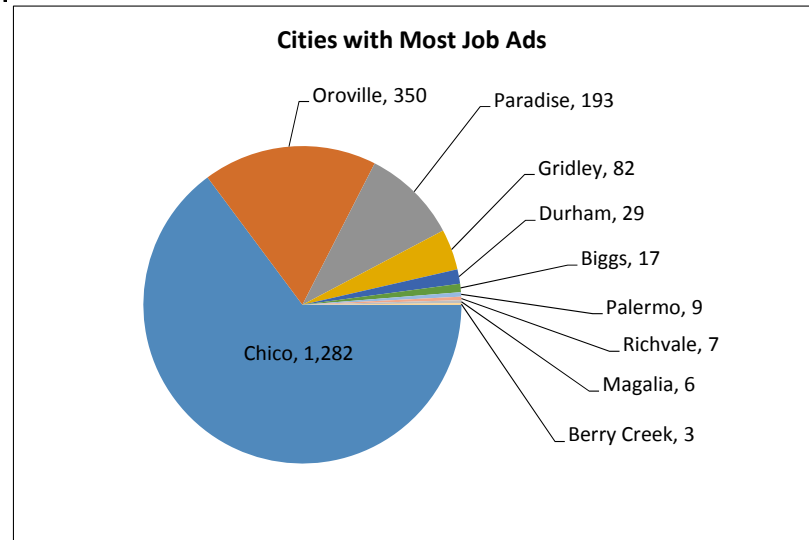

Recent Job Ads for Chico MSA Not Seasonally Adjusted - June 2017

- Employers with Most Job Ads**
- Feather River Hospital - 56
 - Butte County Office of Education - 54
 - California State University System - 45
 - Butte-Glenn Community College - 34
 - Soliant - 34
 - Paradise Unified School District - 27
 - Oroville City Elementary - 26
 - Tri Counties Bank - 26
 - California Judicial Branch - 23
 - Lowe's - 23

- Occupations with Most Job Ads**
- Registered Nurses - 79
 - Retail Salespersons - 65
 - First-Line Supervisors of Retail Sales Workers - 52
 - Heavy and Tractor-Trailer Truck Drivers - 51
 - Maintenance and Repair Workers, General - 49
 - Janitors and Cleaners, Except Maids and Housekeeping - 38
 - Physical Therapists - 37
 - Executive Secretaries & Executive Administrative Assistants - 36
 - Customer Service Representatives - 33
 - Occupational Therapists - 33