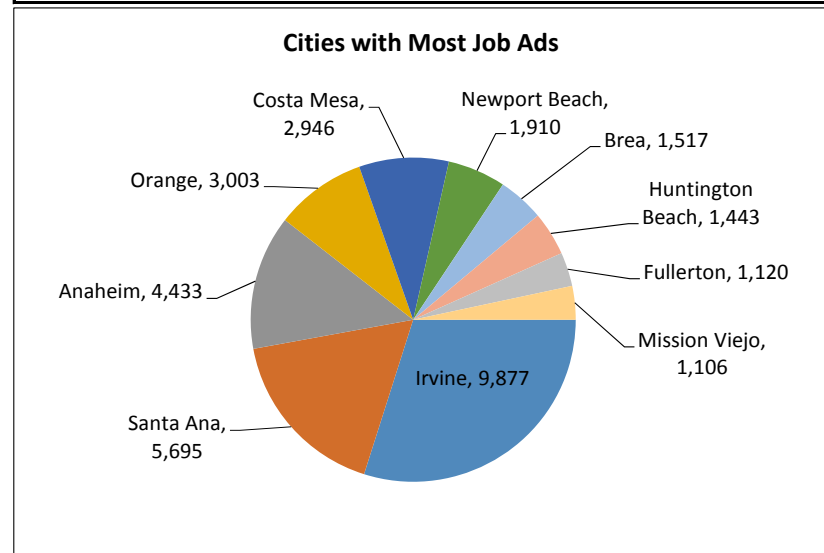

Recent Job Ads for Anaheim-Santa Ana-Irvine MD

Not Seasonally Adjusted - August 2017

Note: The data provided does not suggest that the occupations of the unemployed directly align with the occupations of the advertised vacancies.
 Sources: Employment Development Department, Labor Market Information Division; Help Wanted Online from The Conference Board and WANTED Technologies